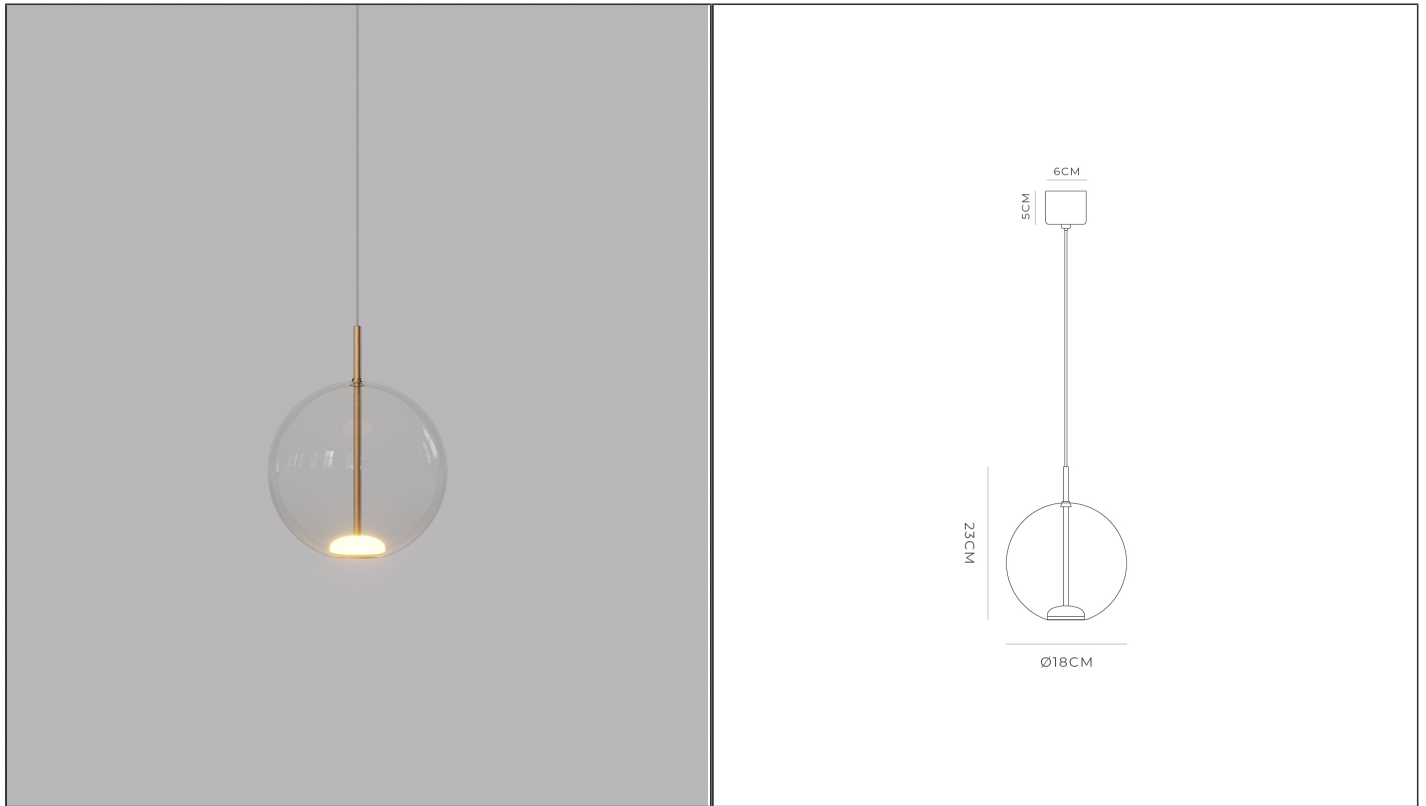

Orb Air Pendant Light - Small, Clear

LR.i02.56.180.CL.OB

PRODUCT DETAILS

Dimensions 23 × 18 × 18 cm

Application Interior

Material Glass, Aluminium

Lamp LED 4W 2700K

Drop (cm) Max 300