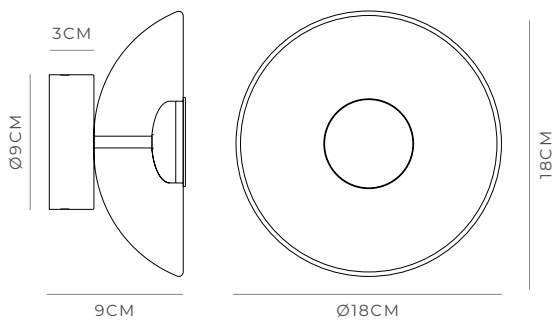

DOME AIR

PRODUCT SPECIFICATIONS

Clear
LR.i01.70.DM.CL.OB

White
LR.i01.70.DM.FR.OB

DESCRIPTION

Dome Air Wall Light features a borosilicate glass shade and a central brass accent. A refined brass rod intersects the shade, housing a dimmable LED light source.

Exuding sophistication and contemporary flair, its minimalist aesthetic lends it a timeless and versatile appeal for any interior space.

PRODUCT DETAILS

Application
Indoor Wall Light

Dimensions
H18 x W18 x D9CM

Materials
Shade: Borosilicate Glass
Fixture: Aluminium

Finishes
Shade: Clear or Frosted
Fixture: Old Brass

Light Source
LED 4W 2700K

CRI
+90

Dimming
TRIAC

IP Rating
IP44

NOTES

Its IP44 rating makes it suitable for bathrooms, offering protection against moisture.