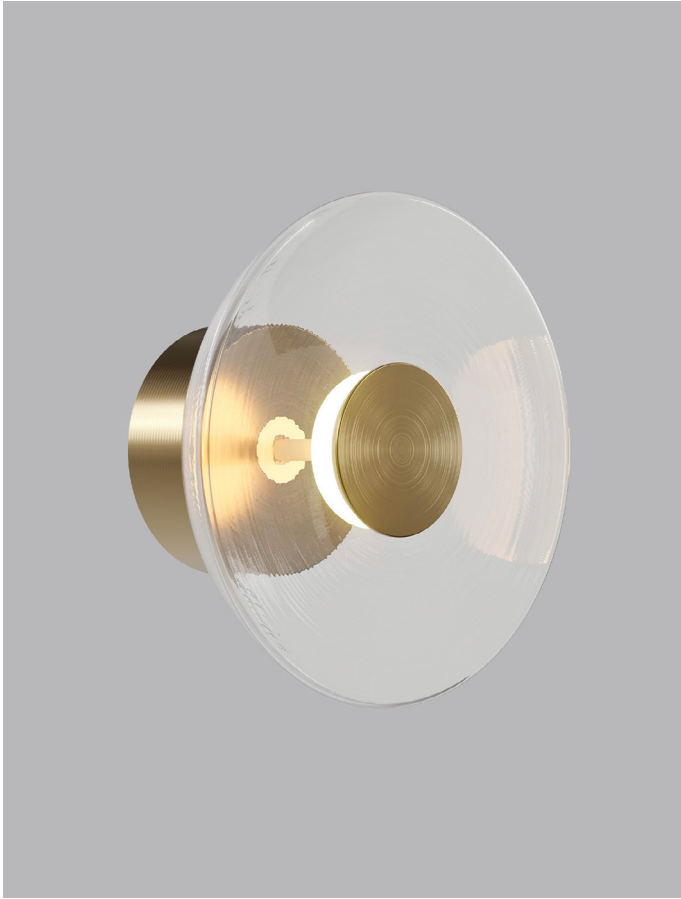

DOME AIR

PRODUCT SPECIFICATIONS

Clear
LR.i01.70.DM.CL.OB

White
LR.i01.70.DM.FR.OB

DESCRIPTION

Dome Air Wall Light features a borosilicate glass shade and a central brass accent. A refined brass rod intersects the shade, housing a dimmable LED light source.

Exuding sophistication and contemporary flair, its minimalist aesthetic lends it a timeless and versatile appeal for any interior space.

PRODUCT DETAILS

Application
Indoor Wall Light

Dimensions
H18 x W18 x D9CM

Materials
Shade: Borosilicate Glass
Fixture: Aluminium

Finishes
Shade: Clear or Frosted
Fixture: Old Brass

Light Source
LED 4W 2700K

CRI
+90

Dimming
TRIAC

IP Rating
IP44

NOTES

Its IP44 rating makes it suitable for bathrooms, offering protection against moisture.