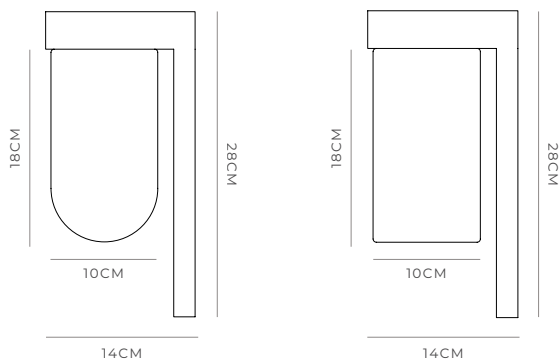

TUVA

PRODUCT SPECIFICATIONS

Round / Clear
LR.E01.77.ST + LR.E01.77.RND.CL

Round / Gloss White
LR.E01.77.ST + LR.E01.77.RND.WH

Flat / Clear
LR.E01.77.ST + LR.E01.77.FLT.CL

Flat / Gloss White
LR.E01.77.ST + LR.E01.77.FLT.WH

DESCRIPTION

Tuva Wall Light is a very modern take on a vintage marine style lantern light. With its solid brass fixture from which the glass shade hangs, this contemporary wall light provides a perfectly proportioned and impressive feature.

PRODUCT DETAILS

Application
Indoor and Outdoor
Wall Light

Dimensions
H28 x W13 x L14cm

Materials
Shade: Tempered Glass
Fixture: Brass

Finishes
Shade: Clear or Frosted
Fixture: Old Bronze

Light Source
E27 Max 9W LED

IP Rating
IP44

NOTES

With options for clear or white glass and a round or flat shade, this versatile wall light is almost industrial in style yet carries an air of understated refinement.