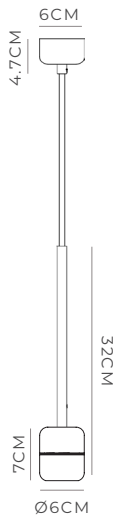

# PRODUCT SPECIFICATIONS

Textured Black  
LR.i02.26.BL

Textured White  
LR.i02.26.WH

## DESCRIPTION

The ParLOUR Lite Pendant Light is sleek and contemporary, making it an aesthetically pleasing addition for a variety of interiors. Though it may seem quite understated, the sturdiness and detail in its craftsmanship is undeniable.

## PRODUCT DETAILS

**Application**  
Indoor Pendant Light

**Dimensions**  
H32 x Ø6cm

**Materials**  
Aluminium

**Finishes**  
Textured Black  
or Textured White

**Light Source**  
E27 Max 9W LED

**Cord**  
Max 200cm