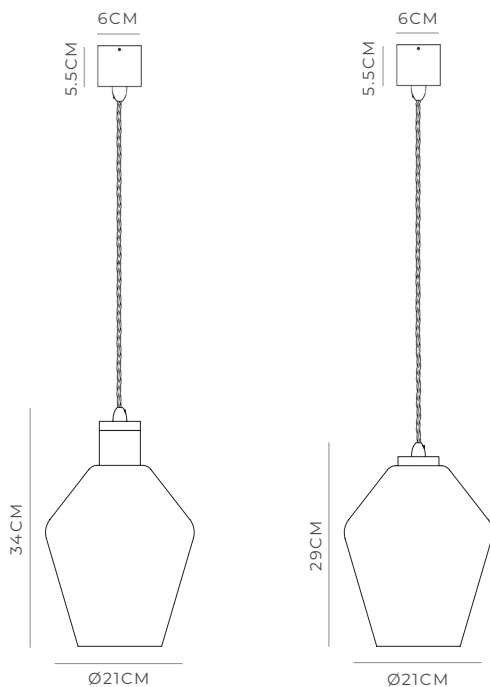

## PRODUCT SPECIFICATIONS

Old Brass / White  
LR.i02.25.OB + LR.A01.005.WH

Old Brass / Clear  
LR.i02.25.OB + LR.A01.005.CL

Iron / White  
LR.i02.25.IRN + LR.A01.005.WH

Iron / Clear  
LR.i02.25.IRN + LR.A01.005.CL

### DESCRIPTION

The ParLOUR Geo Pendant Light is contemporary and minimal with a shade that features a geometric shape that has been streamlined by its smooth curves to counteract its angularity.

### PRODUCT DETAILS

**Application**  
Indoor Pendant Light

**Dimensions**  
Shade: H26 x Ø21cm  
Fixture: H8.5 x Ø6cm

**Materials**  
Shade: Glass  
Fixture: Brass

**Finishes**  
Shade: White or Clear  
Fixture: Old Brass or Iron

### NOTES

The glass can be installed in two different positions to elongate or shorten the height of the fitting.