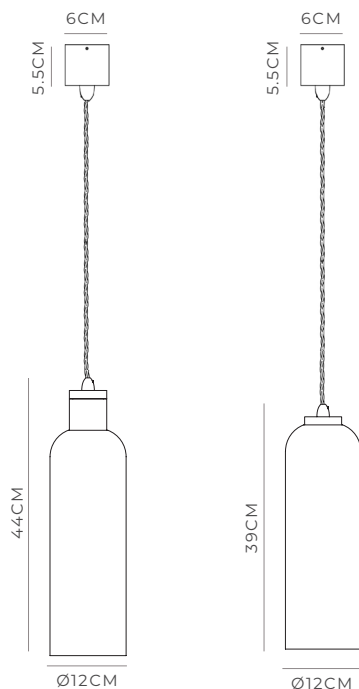

## PRODUCT SPECIFICATIONS

Old Brass or Iron / White  
LR.i02.25.OB or LR.i02.25.IRN + LR.A01.007.WH

Old Brass or Iron / Clear  
LR.i02.25.OB or LR.i02.25.IRN + LR.A01.007.CL

Iron or Old Brass / Smoke  
LR.i02.25.IRN or LR.i02.25.OB + LR.A01.007.SM

### PRODUCT DETAILS

**Application**  
Indoor Pendant Light

**Dimensions**  
Shade: H36 x Ø12cm  
Fixture: H8.5 x Ø6cm

**Materials**  
Shade: Glass  
Fixture: Brass

**Finishes**  
Shade: White, Clear,  
Smoke or Amber  
Fixture: Old Brass or Iron

**Light Source**  
E27 Max 9W LED

**Cord**  
Max 200cm

### NOTES

The glass can be installed in two different positions to elongate or shorten the height of the fitting.