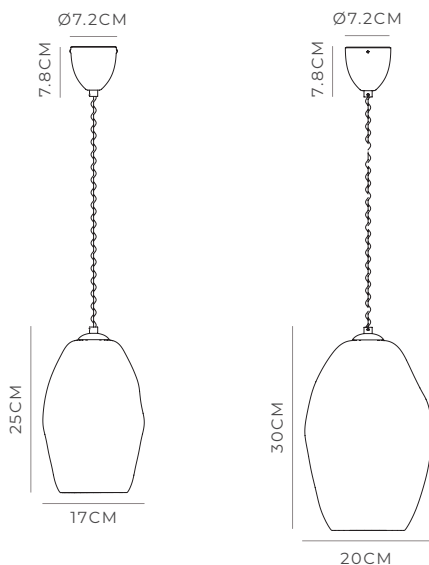

ORGANIC

PRODUCT SPECIFICATIONS

Medium / Old Brass / White
LR.i02.88.M.OB.WH

Medium / Iron / White
LR.i02.88.M.IRN.WH

Large / Old Brass / White
LR.i02.88.L.OB.WH

Large / Iron / White
LR.i02.88.L.IRN.WH

DESCRIPTION

Application
Indoor Pendant Light

Dimensions
Medium: H25 x W17cm
Large: H30 x W20cm

Materials
Shade: Mouth-Blown Glass
Fixture: Brass

Finishes
Shade: Clear or White
Fixture: Old Brass or Iron

Light Source
E27 Max 9W LED

Cord
Max 200cm

NOTES

The varied thickness and unique details in the glass adds a subtle honesty to this product making it truly one of a kind.

ORGANIC

PRODUCT SPECIFICATIONS

Medium / Old Brass / Clear
LR.i02.88.M.OB

Medium / Iron / Clear
LR.i02.88.M IRN

Large / Old Brass / Clear
LR.i02.88.L.OB

Large / Iron / Clear
LR.i02.88.L IRN