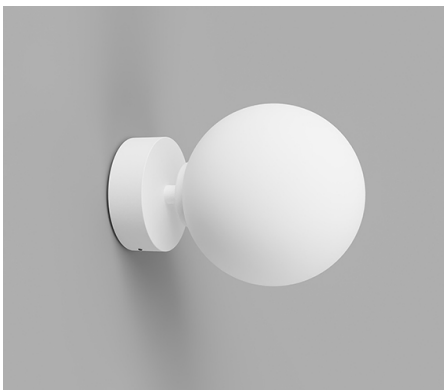

ORB SHORT ARM

PRODUCT SPECIFICATIONS

Small / White
LR.i01.54A.WH +LR.A03.S.WH

Small / Chrome
LR.i01.54M.CH +LR.A03.S.WH

Small / Dark Bronze
LR.i01.54A.DB +LR.A03.S.WH

Medium / White
LR.i01.54A.WH +LR.A03.M.WH

Medium / Chrome
LR.i01.54A.CH +LR.A03.M.WH

Medium / Dark Bronze
LR.i01.54A.DB +LR.A03.M.WH

DESCRIPTION

This variation of the Orb features a rounded base that protrudes from the wall in comparison to the Mirror Wall variation which sits flush onto the wall. Minimal in not only its form but style, the glowing sphere lightens not just the room but the mood. Suitable to use in bathrooms.

PRODUCT DETAILS

Application
Indoor Wall Light

Dimensions
Shade: Ø8cm (Small) or
Ø12cm (Medium)
Fixture: Ø8 x L5cm

Materials
Shade: Glass
Fixture: Aluminium

Finishes
Shade: Satin White
Fixture: White, Chrome
or Dark Bronze

Light Source
G9 Max 5W LED

IP Rating
IP44

NOTES

The Orb Short Arm Wall light can also be used as a ceiling light to add ambience to small bathrooms and nooks.