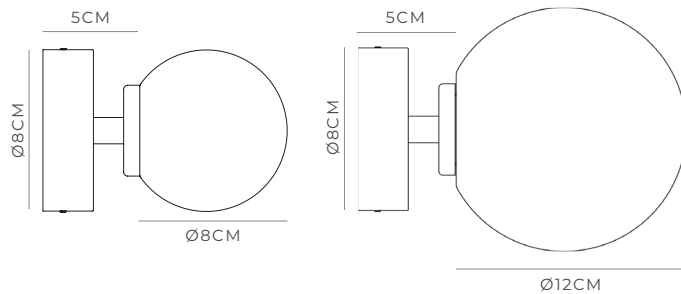

ORB SHORT ARM

PRODUCT SPECIFICATIONS

Small / White
LR.i01.54A.WH +LR.A03.S.WH

Small / Chrome
LR.i01.54M.CH +LR.A03.S.WH

Small / Dark Bronze
LR.i01.54A.DB +LR.A03.S.WH

Medium / White
LR.i01.54A.WH +LR.A03.M.WH

Medium / Chrome
LR.i01.54A.CH +LR.A03.M.WH

Medium / Dark Bronze
LR.i01.54A.DB +LR.A03.M.WH

DESCRIPTION

This variation of the Orb features a rounded base that protrudes from the wall in comparison to the Mirror Wall variation which sits flush onto the wall. Minimal in not only its form but style, the glowing sphere lightens not just the room but the mood. Suitable to use in bathrooms.

PRODUCT DETAILS

Application
Indoor Wall Light

Dimensions
Shade: Ø8cm (Small) or
Ø12cm (Medium)
Fixture: Ø8 x L5cm

Materials
Shade: Glass
Fixture: Aluminium

Finishes
Shade: Satin White
Fixture: White, Chrome
or Dark Bronze

Light Source
G9 Max 5W LED

IP Rating
IP44

NOTES

The Orb Short Arm Wall light can also be used as a ceiling light to add ambience to small bathrooms and nooks.