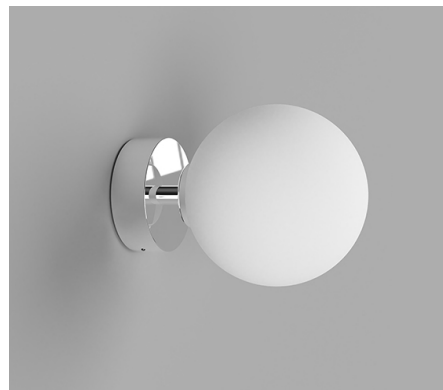

ORB SHORT ARM

PRODUCT SPECIFICATIONS

Small / White
LR.i01.54A.WH +LR.A03.S.WH

Small / Chrome
LR.i01.54M.CH +LR.A03.S.WH

Small / Dark Bronze
LR.i01.54A.DB +LR.A03.S.WH

Medium / White
LR.i01.54A.WH +LR.A03.M.WH

Medium / Chrome
LR.i01.54A.CH +LR.A03.M.WH

Medium / Dark Bronze
LR.i01.54A.DB +LR.A03.M.WH

DESCRIPTION

This variation of the Orb features a rounded base that protrudes from the wall in comparison to the Mirror Wall variation which sits flush onto the wall. Minimal in not only its form but style, the glowing sphere lightens not just the room but the mood. Suitable to use in bathrooms.

PRODUCT DETAILS

Application
Indoor Wall Light

Dimensions
Shade: Ø8cm (Small) or
Ø12cm (Medium)
Fixture: Ø8 x L5cm

Materials
Shade: Glass
Fixture: Aluminium

Finishes
Shade: Satin White
Fixture: White, Chrome
or Dark Bronze

Light Source
G9 Max 5W LED

IP Rating
IP44

NOTES

The Orb Short Arm Wall light can also be used as a ceiling light to add ambience to small bathrooms and nooks.