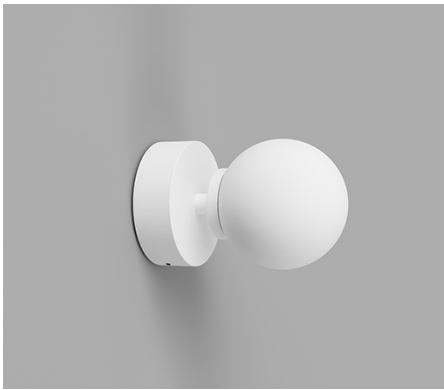

ORB SHORT ARM

PRODUCT SPECIFICATIONS

Small / White
LR.i01.54A.WH +LR.A03.S.WH

Small / Chrome
LR.i01.54M.CH +LR.A03.S.WH

Small / Dark Bronze
LR.i01.54A.DB +LR.A03.S.WH

Medium / White
LR.i01.54A.WH +LR.A03.M.WH

Medium / Chrome
LR.i01.54A.CH +LR.A03.M.WH

Medium / Dark Bronze
LR.i01.54A.DB +LR.A03.M.WH

DESCRIPTION

This variation of the Orb features a rounded base that protrudes from the wall in comparison to the Mirror Wall variation which sits flush onto the wall. Minimal in not only its form but style, the glowing sphere lightens not just the room but the mood. Suitable to use in bathrooms.

PRODUCT DETAILS

Application
Indoor Wall Light

Dimensions
Shade: Ø8cm (Small) or
Ø12cm (Medium)
Fixture: Ø8 x L5cm

Materials
Shade: Glass
Fixture: Aluminium

Finishes
Shade: Satin White
Fixture: White, Chrome
or Dark Bronze

Light Source
G9 Max 5W LED

IP Rating
IP44

NOTES

The Orb Short Arm Wall light can also be used as a ceiling light to add ambience to small bathrooms and nooks.