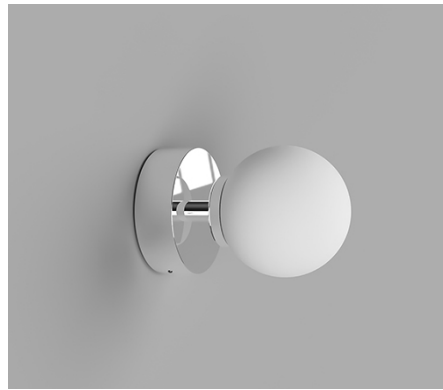

ORB SHORT ARM

PRODUCT SPECIFICATIONS

Small / White
LR.i01.54A.WH +LR.A03.S.WH

Small / Chrome
LR.i01.54M.CH +LR.A03.S.WH

Small / Dark Bronze
LR.i01.54A.DB +LR.A03.S.WH

Medium / White
LR.i01.54A.WH +LR.A03.M.WH

Medium / Chrome
LR.i01.54A.CH +LR.A03.M.WH

Medium / Dark Bronze
LR.i01.54A.DB +LR.A03.M.WH

DESCRIPTION

This variation of the Orb features a rounded base that protrudes from the wall in comparison to the Mirror Wall variation which sits flush onto the wall. Minimal in not only its form but style, the glowing sphere lightens not just the room but the mood. Suitable to use in bathrooms.

PRODUCT DETAILS

Application
Indoor Wall Light

Dimensions
Shade: Ø8cm (Small) or
Ø12cm (Medium)
Fixture: Ø8 x L5cm

Materials
Shade: Glass
Fixture: Aluminium

Finishes
Shade: Satin White
Fixture: White, Chrome
or Dark Bronze

Light Source
G9 Max 5W LED

IP Rating
IP44

NOTES

The Orb Short Arm Wall light can also be used as a ceiling light to add ambience to small bathrooms and nooks.