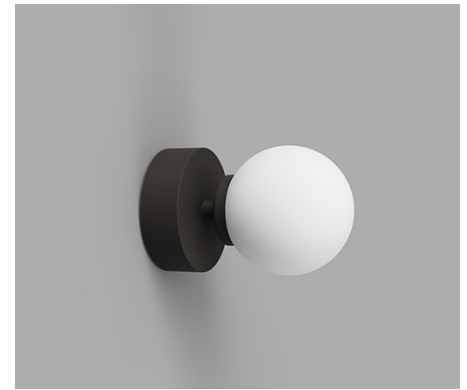

ORB SHORT ARM

PRODUCT SPECIFICATIONS

Small / White
LR.i01.54A.WH +LR.A03.S.WH

Small / Chrome
LR.i01.54M.CH +LR.A03.S.WH

Small / Dark Bronze
LR.i01.54A.DB +LR.A03.S.WH

Medium / White
LR.i01.54A.WH +LR.A03.M.WH

Medium / Chrome
LR.i01.54A.CH +LR.A03.M.WH

Medium / Dark Bronze
LR.i01.54A.DB +LR.A03.M.WH

DESCRIPTION

This variation of the Orb features a rounded base that protrudes from the wall in comparison to the Mirror Wall variation which sits flush onto the wall. Minimal in not only its form but style, the glowing sphere lightens not just the room but the mood. Suitable to use in bathrooms.

PRODUCT DETAILS

Application
Indoor Wall Light

Dimensions
Shade: Ø8cm (Small) or
Ø12cm (Medium)
Fixture: Ø8 x L5cm

Materials
Shade: Glass
Fixture: Aluminium

Finishes
Shade: Satin White
Fixture: White, Chrome
or Dark Bronze

Light Source
G9 Max 5W LED

IP Rating
IP44

NOTES

The Orb Short Arm Wall light can also be used as a ceiling light to add ambience to small bathrooms and nooks.