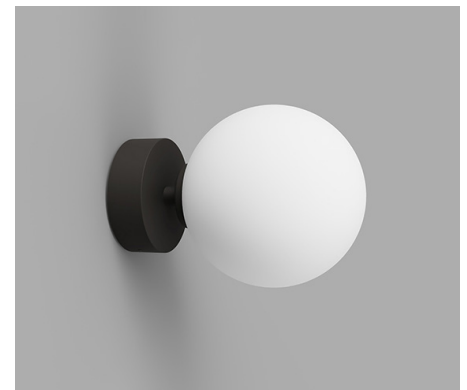

ORB SHORT ARM

PRODUCT SPECIFICATIONS

Small / White
LR.i01.54A.WH +LR.A03.S.WH

Small / Chrome
LR.i01.54M.CH +LR.A03.S.WH

Small / Dark Bronze
LR.i01.54A.DB +LR.A03.S.WH

Medium / White
LR.i01.54A.WH +LR.A03.M.WH

Medium / Chrome
LR.i01.54A.CH +LR.A03.M.WH

Medium / Dark Bronze
LR.i01.54A.DB +LR.A03.M.WH

DESCRIPTION

This variation of the Orb features a rounded base that protrudes from the wall in comparison to the Mirror Wall variation which sits flush onto the wall. Minimal in not only its form but style, the glowing sphere lightens not just the room but the mood. Suitable to use in bathrooms.

PRODUCT DETAILS

Application
Indoor Wall Light

Dimensions
Shade: Ø8cm (Small) or
Ø12cm (Medium)
Fixture: Ø8 x L5cm

Materials
Shade: Glass
Fixture: Aluminium

Finishes
Shade: Satin White
Fixture: White, Chrome
or Dark Bronze

Light Source
G9 Max 5W LED

IP Rating
IP44

NOTES

The Orb Short Arm Wall light can also be used as a ceiling light to add ambience to small bathrooms and nooks.