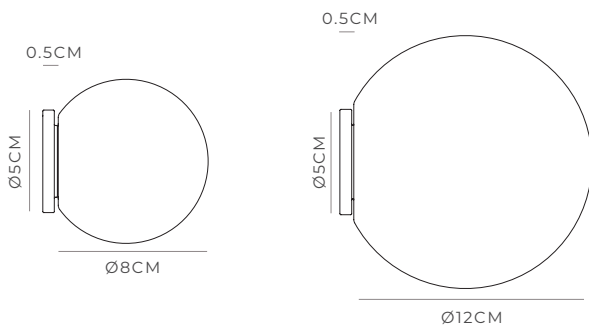

## PRODUCT SPECIFICATIONS

Small / White  
LR.i01.54M.WH +LR.A03.S.WH

Small / Chrome  
LR.i01.54M.CH +LR.A03.S.WH

Small / Dark Bronze  
LR.i01.54M.DB +LR.A03.S.WH

Medium / White  
LR.i01.54M.WH +LR.A03.M.WH

### PRODUCT DETAILS

**Application**  
Indoor Wall Light

**Dimensions**  
Shade: Ø8cm (Small) or  
Ø12cm (Medium)  
Fixture: Ø5 x L0.5cm

**Materials**  
Shade: Glass  
Fixture: Aluminium

**Finishes**  
Shade: Satin White  
Fixture: White, Chrome  
or Dark Bronze