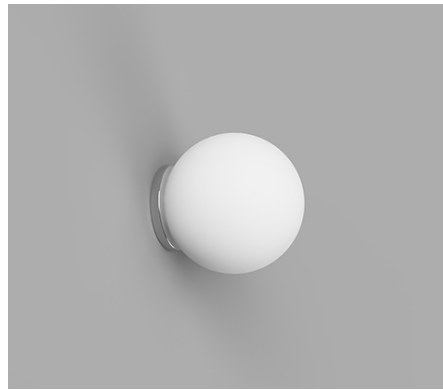

# ORB MIRROR

## PRODUCT SPECIFICATIONS

Small / White  
LR.i01.54M.WH +LR.A03.S.WH

Small / Chrome  
LR.i01.54M.CH +LR.A03.S.WH

Small / Dark Bronze  
LR.i01.54M.DB +LR.A03.S.WH

Medium / White  
LR.i01.54M.WH +LR.A03.M.WH

### DESCRIPTION

Simultaneously contemporary and classic, the Orb Mirror Wall Light is versatile enough to compliment to any space. Minimal, not only in its form but its style, the glowing illumination lightens not just the room but the mood. With its sphere, the white glass softens and diffuses the light. Suitable to use in bathrooms.

### PRODUCT DETAILS

**Application**  
Indoor Wall Light

**Dimensions**  
Shade: Ø8cm (Small) or  
Ø12cm (Medium)  
Fixture: Ø5 x L0.5cm

**Materials**  
Shade: Glass  
Fixture: Aluminium

**Finishes**  
Shade: Satin White  
Fixture: White, Chrome  
or Dark Bronze