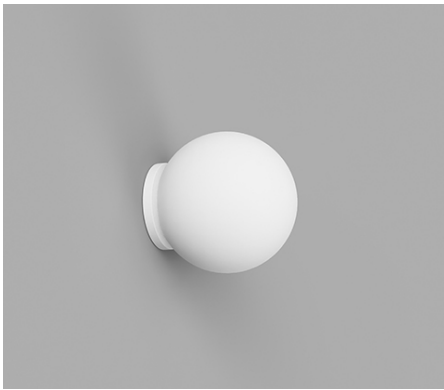

# ORB MIRROR

## PRODUCT SPECIFICATIONS

Small / White  
LR.i01.54M.WH +LR.A03.S.WH

Small / Chrome  
LR.i01.54M.CH +LR.A03.S.WH

Small / Dark Bronze  
LR.i01.54M.DB +LR.A03.S.WH

Medium / White  
LR.i01.54M.WH +LR.A03.M.WH

### DESCRIPTION

Simultaneously contemporary and classic, the Orb Mirror Wall Light is versatile enough to compliment to any space. Minimal, not only in its form but its style, the glowing illumination lightens not just the room but the mood. With its sphere, the white glass softens and diffuses the light. Suitable to use in bathrooms.

### PRODUCT DETAILS

**Application**  
Indoor Wall Light

**Dimensions**  
Shade: Ø8cm (Small) or  
Ø12cm (Medium)  
Fixture: Ø5 x L0.5cm

**Materials**  
Shade: Glass  
Fixture: Aluminium

**Finishes**  
Shade: Satin White  
Fixture: White, Chrome  
or Dark Bronze