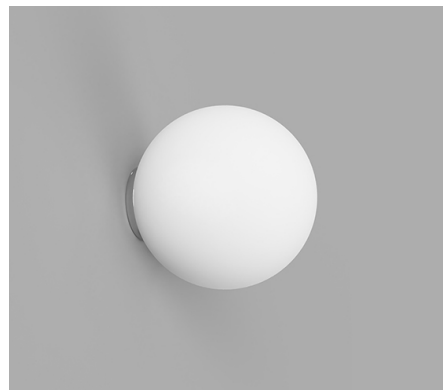

# ORB MIRROR

## PRODUCT SPECIFICATIONS

Small / White  
LR.i01.54M.WH +LR.A03.S.WH

Small / Chrome  
LR.i01.54M.CH +LR.A03.S.WH

Small / Dark Bronze  
LR.i01.54M.DB +LR.A03.S.WH

Medium / White  
LR.i01.54M.WH +LR.A03.M.WH

### DESCRIPTION

Simultaneously contemporary and classic, the Orb Mirror Wall Light is versatile enough to compliment to any space. Minimal, not only in its form but its style, the glowing illumination lightens not just the room but the mood. With its sphere, the white glass softens and diffuses the light. Suitable to use in bathrooms.

### PRODUCT DETAILS

**Application**  
Indoor Wall Light

**Dimensions**  
Shade: Ø8cm (Small) or  
Ø12cm (Medium)  
Fixture: Ø5 x L0.5cm

**Materials**  
Shade: Glass  
Fixture: Aluminium

**Finishes**  
Shade: Satin White  
Fixture: White, Chrome  
or Dark Bronze