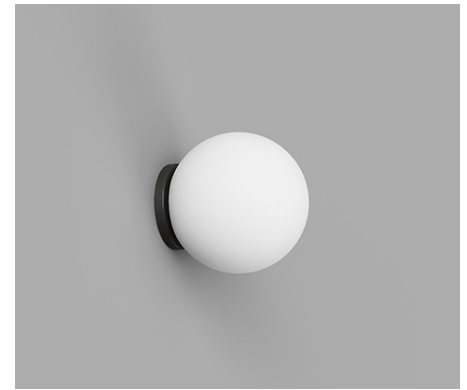

# ORB MIRROR

## PRODUCT SPECIFICATIONS

Small / White  
LR.i01.54M.WH +LR.A03.S.WH

Small / Chrome  
LR.i01.54M.CH +LR.A03.S.WH

Small / Dark Bronze  
LR.i01.54M.DB +LR.A03.S.WH

Medium / White  
LR.i01.54M.WH +LR.A03.M.WH

### DESCRIPTION

Simultaneously contemporary and classic, the Orb Mirror Wall Light is versatile enough to compliment to any space. Minimal, not only in its form but its style, the glowing illumination lightens not just the room but the mood. With its sphere, the white glass softens and diffuses the light. Suitable to use in bathrooms.

### PRODUCT DETAILS

**Application**  
Indoor Wall Light

**Dimensions**  
Shade: Ø8cm (Small) or  
Ø12cm (Medium)  
Fixture: Ø5 x L0.5cm

**Materials**  
Shade: Glass  
Fixture: Aluminium

**Finishes**  
Shade: Satin White  
Fixture: White, Chrome  
or Dark Bronze