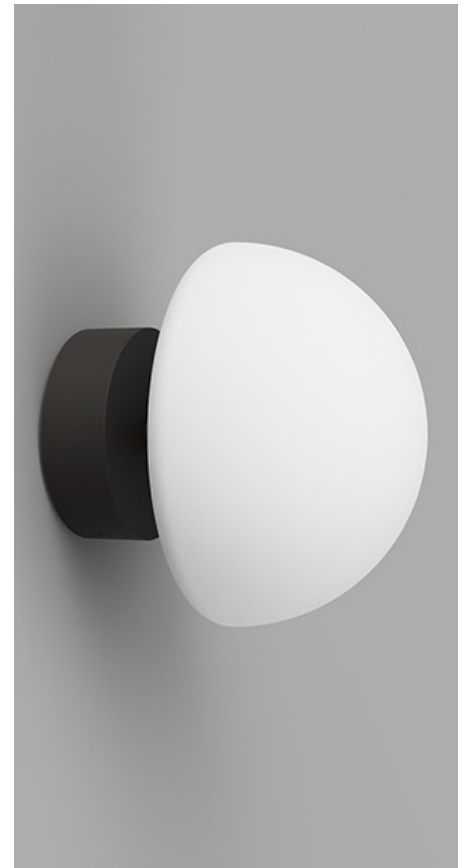

# ORB DOME SHORT ARM

## PRODUCT SPECIFICATIONS

White  
LR.i01.54A.WH + LR.A03.DM.WH

Chrome  
LR.i01.54A.CH + LR.A03.DM.WH

Dark Bronze  
LR.i01.54A.DB + LR.A03.DM.WH

### DESCRIPTION

The Orb Dome Short Arm Wall Light features a rounded base that protrudes from the wall in comparison to the Mirror Wall variation which sits flush onto the wall. Minimal in not only its form but style, the glowing illumination lightens not just the room but the mood. Suitable to use in bathrooms.

#### Dimensions

Shade: H14 x W14 x L12.8cm

Fixture: Ø8 x L5cm