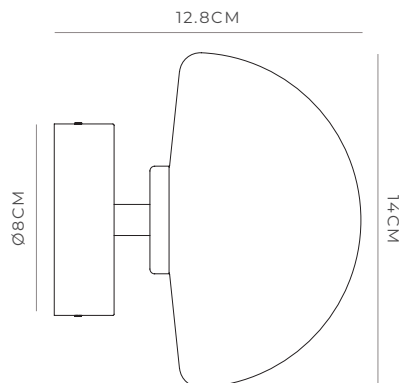

## PRODUCT SPECIFICATIONS

White  
LR.i01.54A.WH + LR.A03.DM.WH

Chrome  
LR.i01.54A.CH + LR.A03.DM.WH

Dark Bronze  
LR.i01.54A.DB + LR.A03.DM.WH

### DESCRIPTION

The Orb Dome Short Arm Wall Light features a rounded base that protrudes from the wall in comparison to the Mirror Wall variation which sits flush onto the wall. Minimal in not only its form but style, the glowing illumination lightens not just the room but the mood. Suitable to use in bathrooms.

#### Dimensions

Shade: H14 x W14 x L12.8cm

Fixture: Ø8 x L5cm