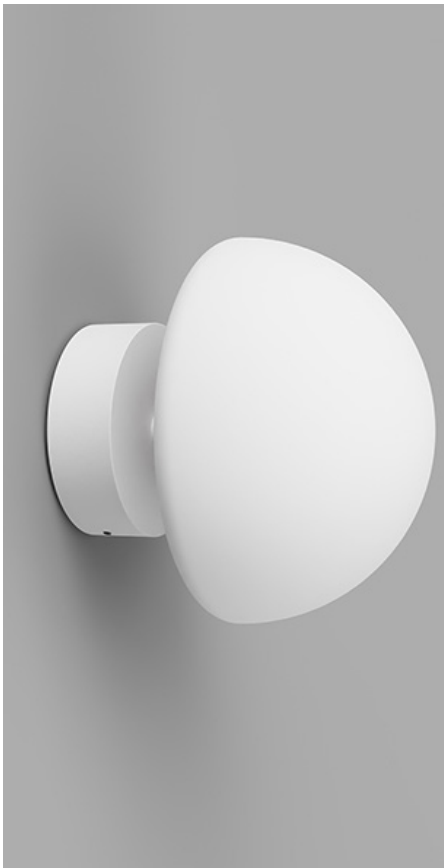

# ORB DOME SHORT ARM

## PRODUCT SPECIFICATIONS

White  
LR.i01.54A.WH + LR.A03.DM.WH

Chrome  
LR.i01.54A.CH + LR.A03.DM.WH

Dark Bronze  
LR.i01.54A.DB + LR.A03.DM.WH

### DESCRIPTION

The Orb Dome Short Arm Wall Light features a rounded base that protrudes from the wall in comparison to the Mirror Wall variation which sits flush onto the wall. Minimal in not only its form but style, the glowing illumination lightens not just the room but the mood. Suitable to use in bathrooms.

#### Dimensions

Shade: H14 x W14 x L12.8cm

Fixture: Ø8 x L5cm