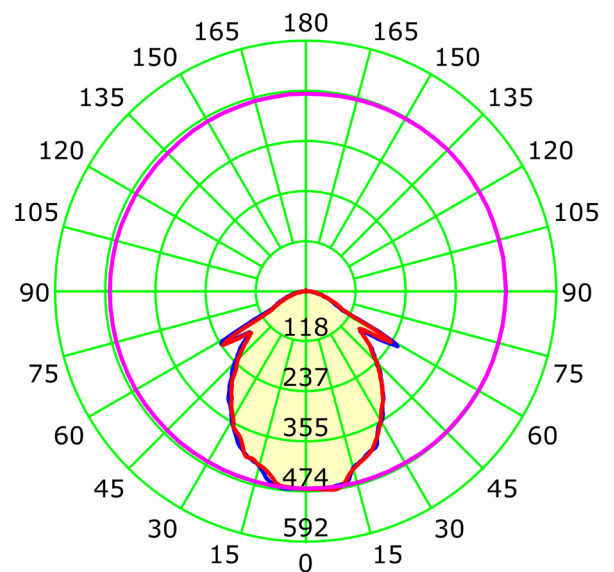

PHOTOMETRICS

Web: www.havitcommercial.com.au
Email: sales@havitcommercial.com.au
Phone: 02 9381 8383
ADDRESS: 8/133 Beauchamp Road, Matraville, N.S.W., 2036

Warranty Terms & Conditions

Surface Mounted Downlight