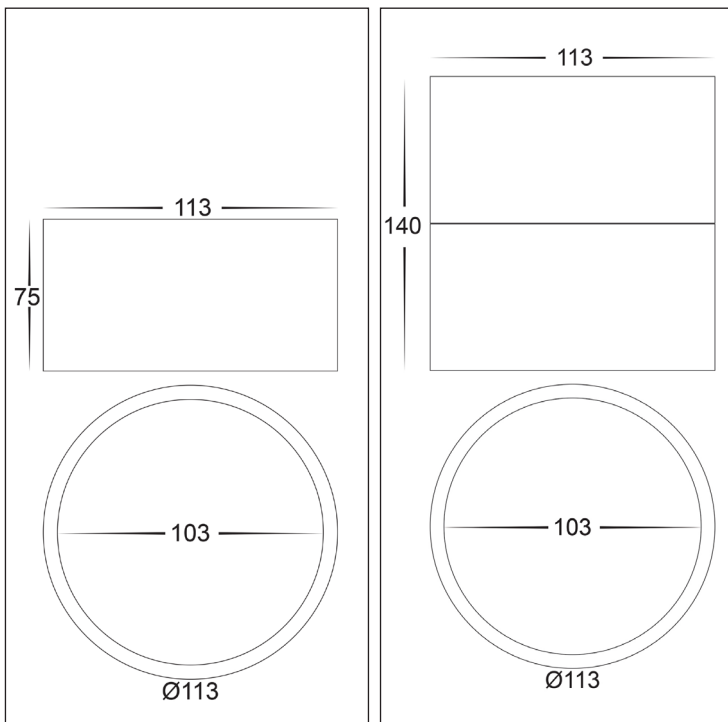

PHOTOMETRICS

Web: www.havitcommercial.com.au
Email: sales@havitcommercial.com.au
Phone: 02 9381 8383
ADDRESS: 8/133 Beauchamp Road, Matraville, N.S.W., 2036

Warranty Terms & Conditions

Surface Mounted Downlight