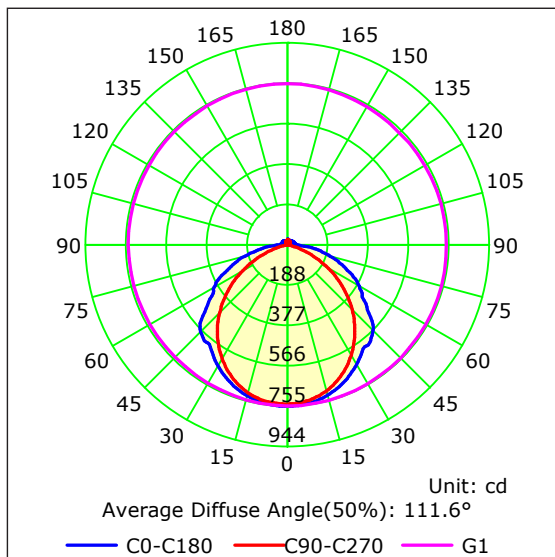

## PRODUCT DATA

30W DALI DIMMABLE OYSTERS	
MATERIAL	ALUMINIUM
COLOUR/FINISH	MATT BLACK OR MATT WHITE
COLOUR TEMP.	3000K   4000K   5500K (TRI-COLOUR)
LUMEN OUTPUT	2056LM   2131LM   2212LM
INPUT VOLTAGE	240v AC
BUILT-IN LED	30w
DIMMING	DALI DIMMABLE
CRI	Ra >90
BEAM ANGLE	120°
IP RATING	IP54

## PRODUCT ORDERING

ALUMINIUM BLACK				
	<b>HCP-8923004</b>	30W LED	3000K	2056LM
			4000K	2131LM
			5500K	2212LM
ALUMINIUM WHITE				
	<b>HCP-8933004</b>	30W LED	3000K	2056LM
			4000K	2131LM
			5500K	2212LM

## PHOTOMETRICS