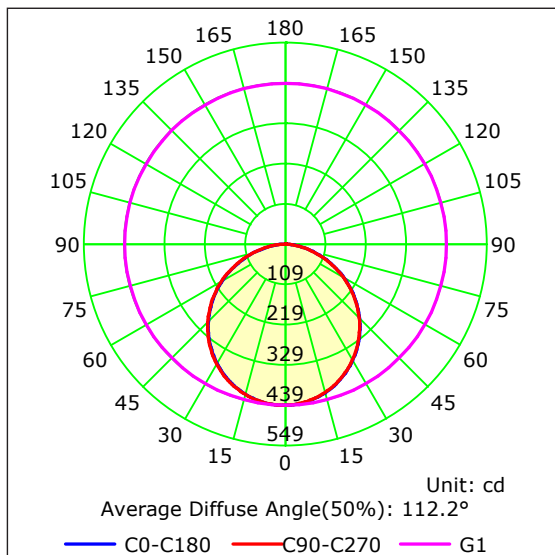

20W DALI DIMMABLE SURFACE MOUNTED OYSTERS

PRODUCT DATA

| 20W DALI DIMMABLE OYSTERS | |
|---------------------------|------------------------------------|
| MATERIAL | ALUMINIUM |
| COLOUR/FINISH | MATT BLACK OR MATT WHITE |
| COLOUR TEMP. | 3000K 4000K 5500K (TRI-COLOUR) |
| LUMEN OUTPUT | 1214LM 1345LM 1251LM |
| INPUT VOLTAGE | 240v AC |
| BUILT-IN LED | 20w |
| DIMMING | DALI DIMMABLE |
| CRI | Ra >90 |
| BEAM ANGLE | 120° |
| IP RATING | IP54 |

PRODUCT ORDERING

| ALUMINIUM BLACK | | | | |
|-----------------|--------------------|---------|-------|--------|
| | HCP-8922004 | 20W LED | 3000K | 1214LM |
| | | | 4000K | 1345LM |
| | | | 5500K | 1251LM |
| ALUMINIUM WHITE | | | | |
| | HCP-8932004 | 20W LED | 3000K | 1214LM |
| | | | 4000K | 1345LM |
| | | | 5500K | 1251LM |

PHOTOMETRICS

OTHER DATA