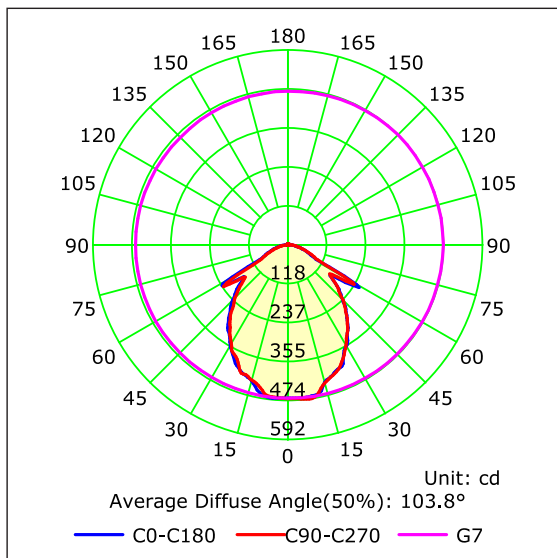

PRODUCT DATA

12W DALI DIMMABLE DOWNLIGHTS	
MATERIAL	ALUMINIUM
COLOUR/FINISH	MATT BLACK OR MATT WHITE
COLOUR TEMP.	3000K 4000K 5500K (TRI-COLOUR)
LUMEN OUTPUT	1051LM 1127LM 1138LM
INPUT VOLTAGE	240v AC
BUILT-IN LED	12w
DIMMING	DALI DIMMABLE
CRI	Ra >90
BEAM ANGLE	120°
IP RATING	IP54

PRODUCT ORDERING

ALUMINIUM BLACK				
	HCP-8921204	12W LED	3000K	1051LM
			4000K	1127LM
			5500K	1138LM
	HCP-8921204-EXT	OPTIONAL EXTENSION		
ALUMINIUM WHITE				
	HCP-8931204	12W LED	3000K	1051LM
			4000K	1127LM
			5500K	1138LM
	HCP-8931204-EXT	OPTIONAL EXTENSION		

PHOTOMETRICS

OTHER DATA