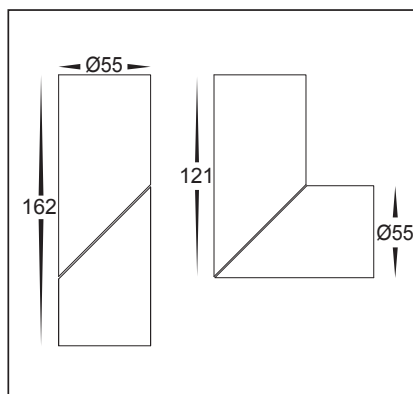

7W ROTATABLE DALI DIMMABLE SURFACE MOUNTED DOWNLIGHTS

PRODUCT DATA

7W DALI DIMMABLE DOWNLIGHTS	
MATERIAL	ALUMINIUM
COLOUR/FINISH	MATT BLACK OR MATT WHITE
COLOUR TEMP.	3000K 4000K 5500K (TRI-COLOUR)
LUMEN OUTPUT	604LM 641LM 708LM
INPUT VOLTAGE	240v AC (REMOTE DRIVER)
BUILT-IN LED	7w
DIMMING	DALI DIMMABLE
CRI	Ra >90
BEAM ANGLE	60°
ROTATION	350°
IP RATING	IP54

PRODUCT ORDERING

ALUMINIUM BLACK				
	HCP-8820704	7W LED	3000K	604LM
			4000K	641LM
			5500K	708LM
ALUMINIUM WHITE				
	HCP-8830704	7W LED	3000K	604LM
			4000K	641LM
			5500K	708LM

PHOTOMETRICS

OTHER DATA