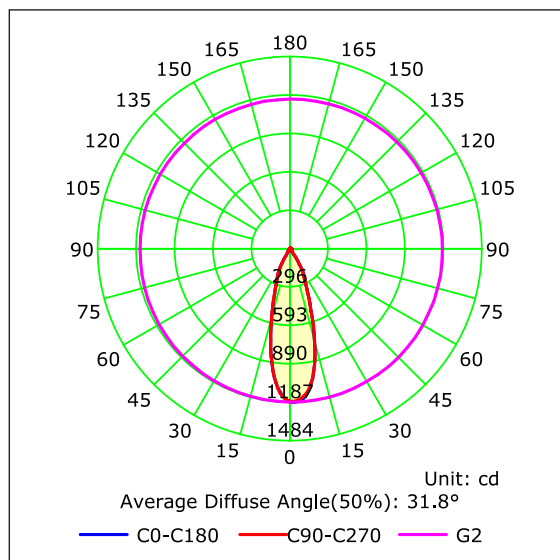

7W ROTATABLE DALI DIMMABLE SURFACE MOUNTED DOWNLIGHTS

PRODUCT DATA

7W DALI DIMMABLE DOWNLIGHTS	
MATERIAL	ALUMINIUM
COLOUR/FINISH	MATT BLACK OR MATT WHITE
COLOUR TEMP.	3000K 4000K 5500K (TRI-COLOUR)
LUMEN OUTPUT	604LM 641LM 708LM
INPUT VOLTAGE	240v AC (REMOTE DRIVER)
BUILT-IN LED	7w
DIMMING	DALI DIMMABLE
CRI	Ra >90
BEAM ANGLE	60°
ROTATION	350°
IP RATING	IP54

PRODUCT ORDERING

ALUMINIUM BLACK				
	HCP-8820704	7W LED	3000K	604LM
			4000K	641LM
			5500K	708LM
ALUMINIUM WHITE				
	HCP-8830704	7W LED	3000K	604LM
			4000K	641LM
			5500K	708LM

PHOTOMETRICS

OTHER DATA