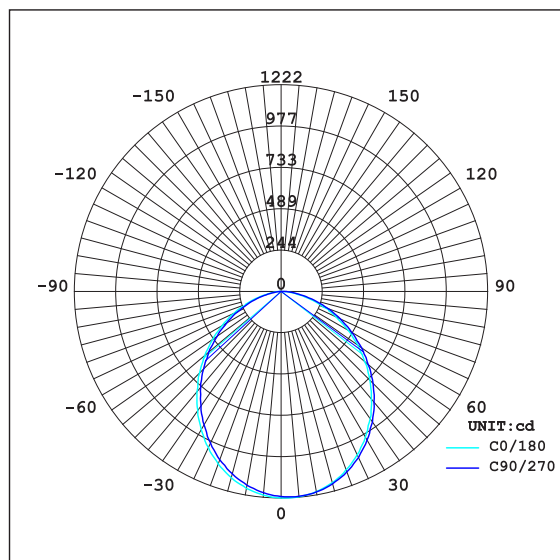

PHOTOMETRICS