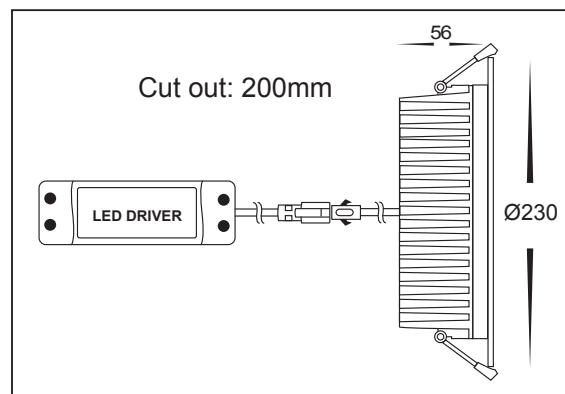

OTHER DATA

Tri-Colour By Havit	
3000K	
4000K	
5500K