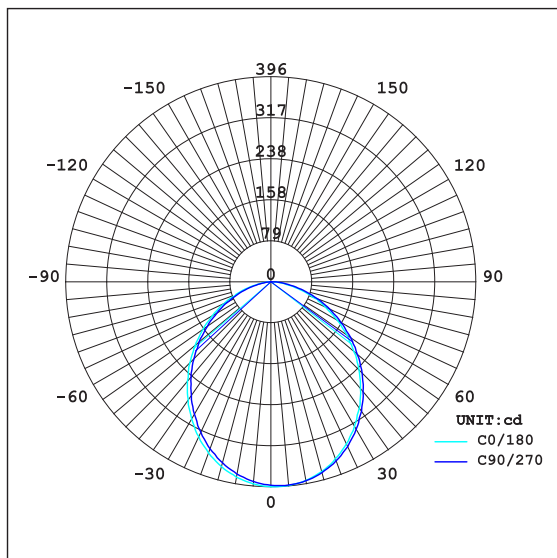

## PRODUCT DATA

12W RECESSED DOWNLIGHTS	
MATERIAL	ALUMINIUM
COLOUR/FINISH	MATT WHITE
COLOUR TEMP.	3000K   4000K   5500K (TRI-COLOUR)
LUMEN OUTPUT	900LM   960LM   1000LM
INPUT VOLTAGE	240V AC (LED DRIVER SUPPLIED)
BUILT-IN LED	12W
DIMMING	TRIAC OR DALI DIMMABLE
CRI	RA >90
BEAM ANGLE	120°
CUT OUT	90MM
IP RATING	IP44

## PRODUCT ORDERING

ALUMINIUM WHITE				
	<b>HCP-8231202</b> TRIAC DIMMABLE	12W LED	3000K	900LM
			4000K	960LM
			5500K	1000LM
ALUMINIUM WHITE				
	<b>HCP-8231204</b> DALI DIMMABLE	12W LED	3000K	900LM
			4000K	960LM
			5500K	1000LM

## PHOTOMETRICS