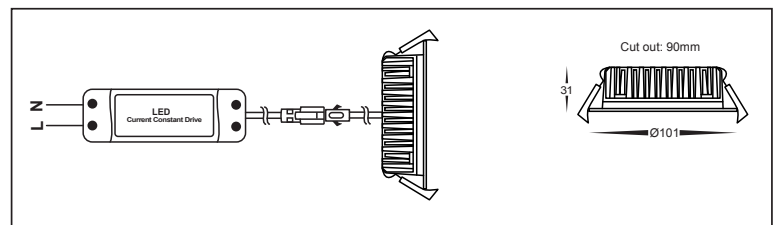

OTHER DATA

Tri-Colour By Havit

3000K	
4000K	
5500K