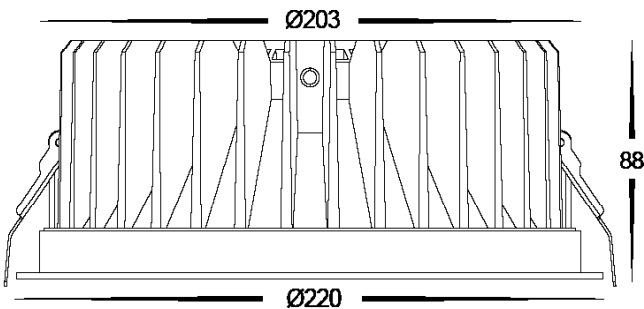

## 38W DIMMABLE DOWNLIGHTS

MATERIAL	ALUMINIUM OR 316 STAINLESS STEEL
COLOUR / FINISH	MATT WHITE AND STAINLESS STEEL
COLOUR TEMP	3000K   4000K   5500K (TRI COLOUR)
LUMEN OUTPUT	4100LM   4200LM   4150LM
INPUT VOLTAGE	240V (REMOTE DRIVER)
BUILT IN LED	38W LED
DIMMING	TRIAC
CRI	90+
BEAM ANGLE	60°
TILT	NO
CUT OUT	210MM
IP RATING	IP65
IC-4 RATING	YES
WARRANTY	5 YEARS REPLACEMENT

AVERAGE BEAM ANGLE (50%): 63.5 DEG

## PHOTOMETRICS

Cut Out = Ø210mm