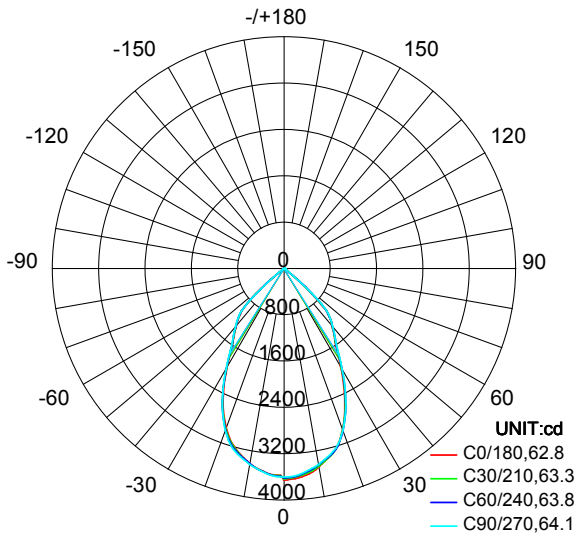

## 38W DIMMABLE DOWNLIGHTS

MATERIAL	ALUMINIUM OR 316 STAINLESS STEEL
COLOUR / FINISH	MATT WHITE AND STAINLESS STEEL
COLOUR TEMP	3000K   4000K   5500K (TRI COLOUR)
LUMEN OUTPUT	4100LM   4200LM   4150LM
INPUT VOLTAGE	240V (REMOTE DRIVER)
BUILT IN LED	38W LED
DIMMING	TRIAC
CRI	90+
BEAM ANGLE	60°
TILT	NO
CUT OUT	210MM
IP RATING	IP65
IC-4 RATING	YES
WARRANTY	5 YEARS REPLACEMENT

AVERAGE BEAM ANGLE (50%): 63.5 DEG

## PHOTOMETRICS

Cut Out = Ø210mm

## ALUMINIUM WHITE

HCP-81322138	38W LED	3000K	4100LM
		4000K	4200LM
		5500K	4150LM