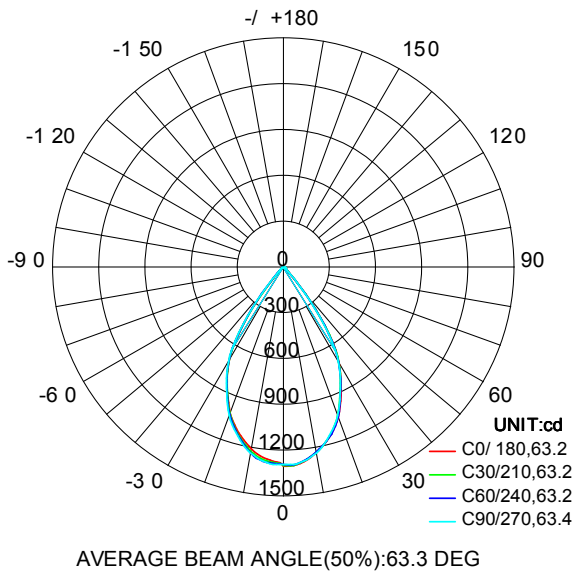

12W DIMMABLE RECESSED DOWNLIGHTS

12W DIMMABLE DOWNLIGHTS

MATERIAL	ALUMINIUM OR 316 STAINLESS STEEL
COLOUR / FINISH	MATT WHITE AND STAINLESS STEEL
COLOUR TEMP	3000K 4000K 5500K (TRI COLOUR)
LUMEN OUTPUT	1100LM 1200LM 1150LM
INPUT VOLTAGE	240V (REMOTE DRIVER)
BUILT IN LED	12W LED
DIMMING	TRIAC
CRI	90+
BEAM ANGLE	60°
TILT	NO
CUT OUT	95MM
IP RATING	IP65 - FITTING IP20 - DRIVER
IC-4 RATING	YES
WARRANTY	5 YEARS REPLACEMENT