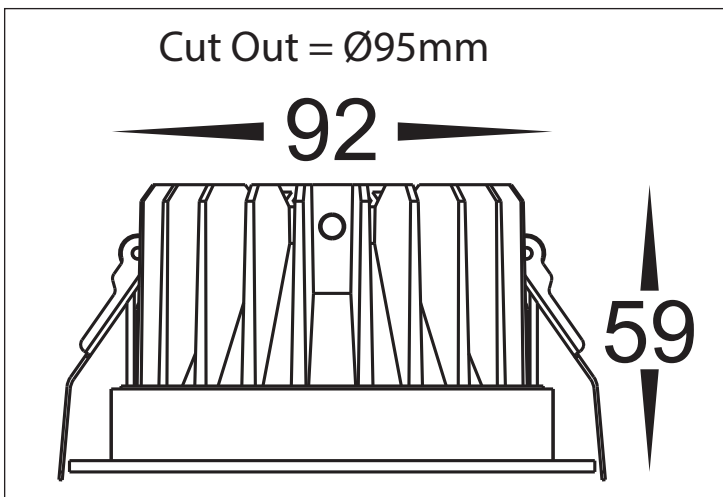

PHOTOMETRICS

316 STAINLESS STEEL

HCP-81122112	12W LED	3000K	1100LM
		4000K	1200LM
		5500K	1150LM

ALUMINIUM WHITE

HCP-81322112	12W LED	3000K	1100LM
		4000K	1200LM
		5500K	1150LM

Web: www.havitcommercial.com.au
Email: sales@havitcommercial.com.au
Phone: 02 9381 8383

ADDRESS: 8/133 Beauchamp Road, Matraville, N.S.W., 2036

Warranty Terms & Conditions

LED Downlights