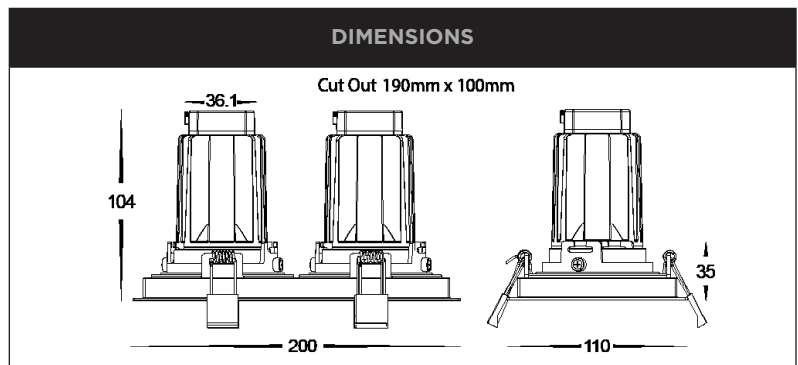

OPTIONAL REFLECTORS

	80090-15	15°
	80090-28	28°
	80090-40	40°

PHOTOMETRICS

DIMENSIONS

OTHER IMAGES

ADDRESS: 8/133 Beauchamp Road, Matraville, N.S.W., 2036

Web: www.havitcommercial.com.au
 Email: sales@havitcommercial.com.au
 Phone: 02 9381 8383