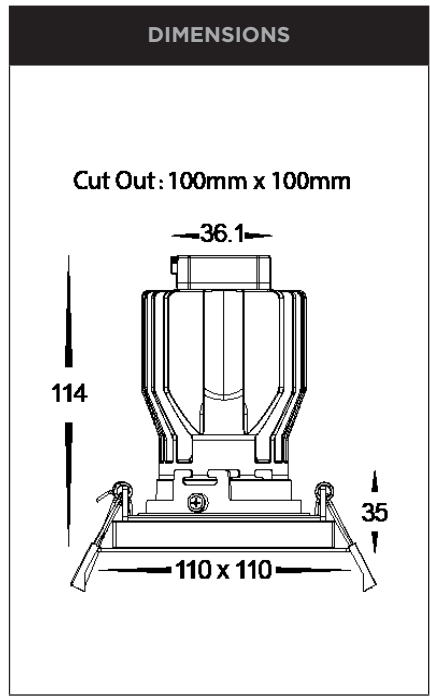

ADDRESS: 8/133 Beauchamp Road, Matraville, N.S.W., 2036

Web: www.havitcommercial.com.au
Email: sales@havitcommercial.com.au
Phone: 02 9381 8383