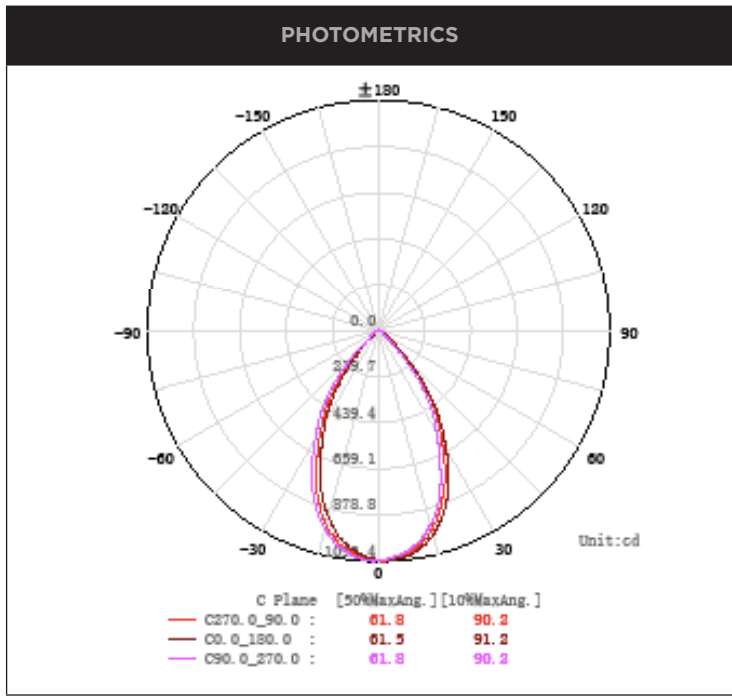

ADDRESS: 8/133 Beauchamp Road, Matraville, N.S.W., 2036

Web: www.havitcommercial.com.au
Email: sales@havitcommercial.com.au
Phone: 02 9381 8383