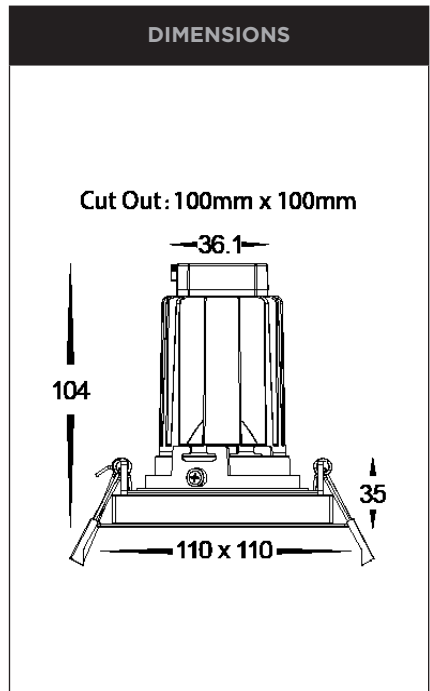

ADDRESS: 8/133 Beauchamp Road, Matraville, N.S.W., 2036

Web: www.havitcommercial.com.au
Email: sales@havitcommercial.com.au
Phone: 02 9381 8383