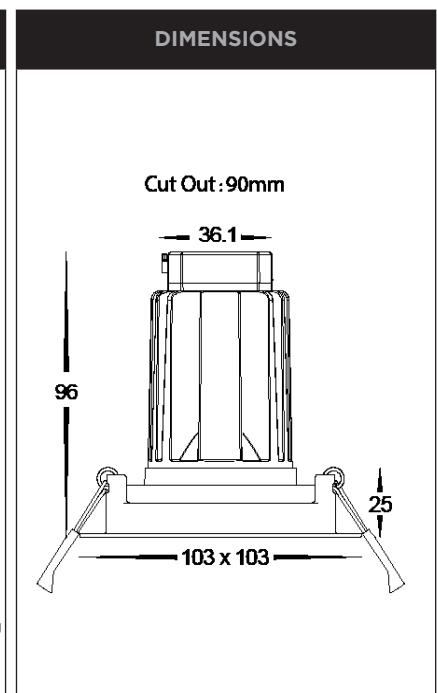

ADDRESS: 8/133 Beauchamp Road, Matraville, N.S.W., 2036

Web: www.havitcommercial.com.au
Email: sales@havitcommercial.com.au
Phone: 02 9381 8383