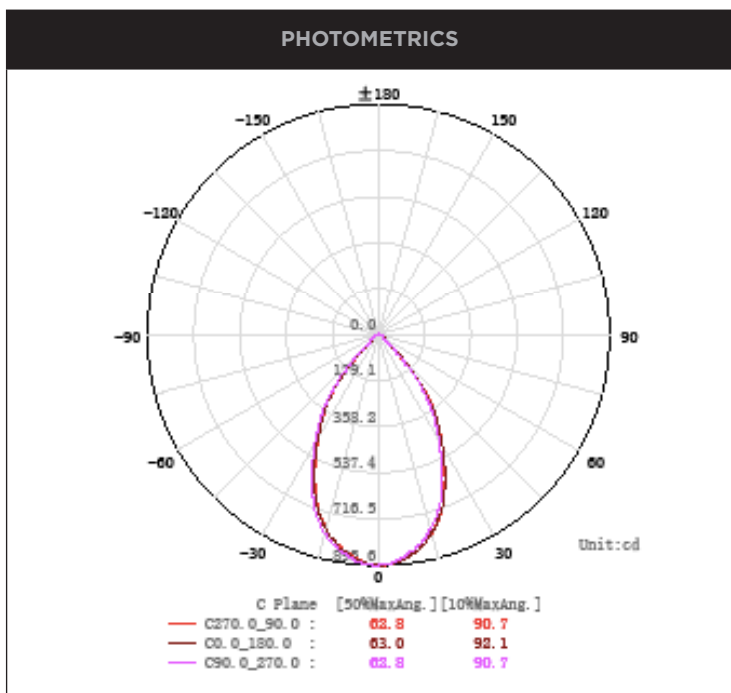

ADDRESS: 8/133 Beauchamp Road, Matraville, N.S.W., 2036

Web: www.havitcommercial.com.au
Email: sales@havitcommercial.com.au
Phone: 02 9381 8383