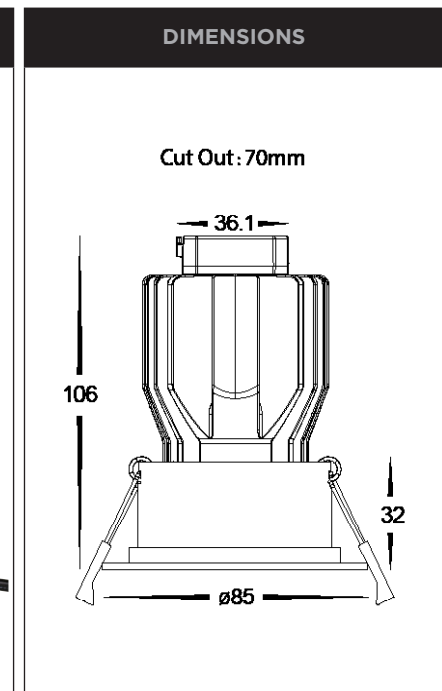

OPTIONAL REFLECTORS

	80090-15	15°
	80090-28	28°
	80090-40	40°

PHOTOMETRICS

OTHER IMAGES

DIMENSIONS

ADDRESS: 8/133 Beauchamp Road, Matraville, N.S.W., 2036

Web: www.havitcommercial.com.au
 Email: sales@havitcommercial.com.au
 Phone: 02 9381 8383