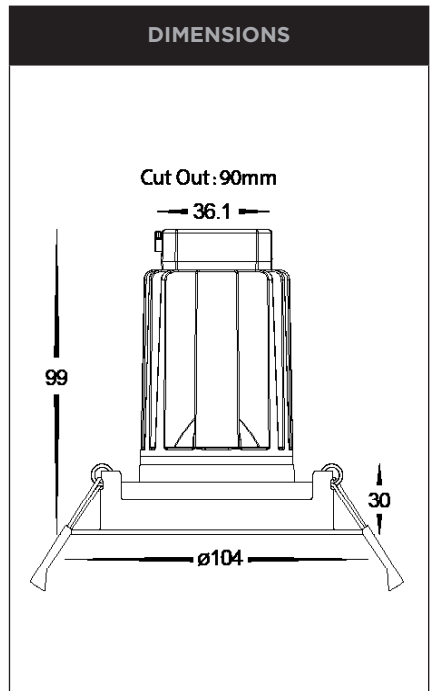

ADDRESS: 8/133 Beauchamp Road, Matraville, N.S.W., 2036

Web: www.havitcommercial.com.au
Email: sales@havitcommercial.com.au
Phone: 02 9381 8383