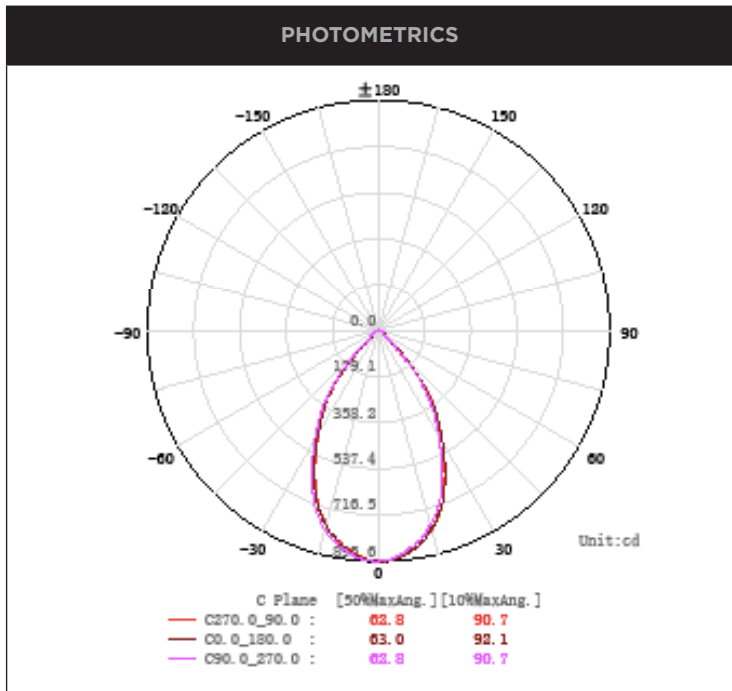

ADDRESS: 8/133 Beauchamp Road, Matraville, N.S.W., 2036

Web: www.havitcommercial.com.au
Email: sales@havitcommercial.com.au
Phone: 02 9381 8383