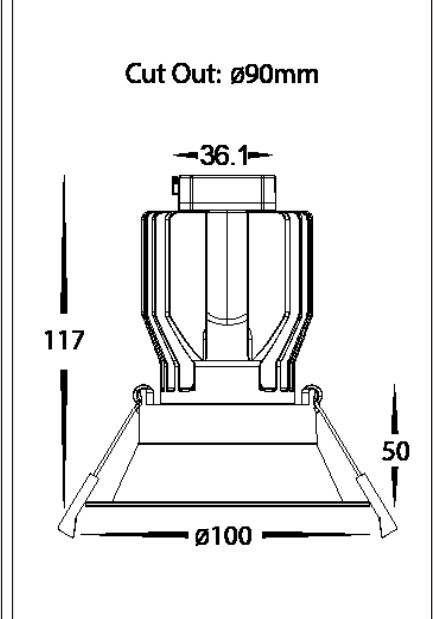

OPTIONAL REFLECTORS

	80090-15	15°
	80090-28	28°
	80090-40	40°

PHOTOMETRICS

OTHER IMAGES

DIMENSIONS

ADDRESS: 8/133 Beauchamp Road, Matraville, N.S.W., 2036

Web: www.havitcommercial.com.au
 Email: sales@havitcommercial.com.au
 Phone: 02 9381 8383