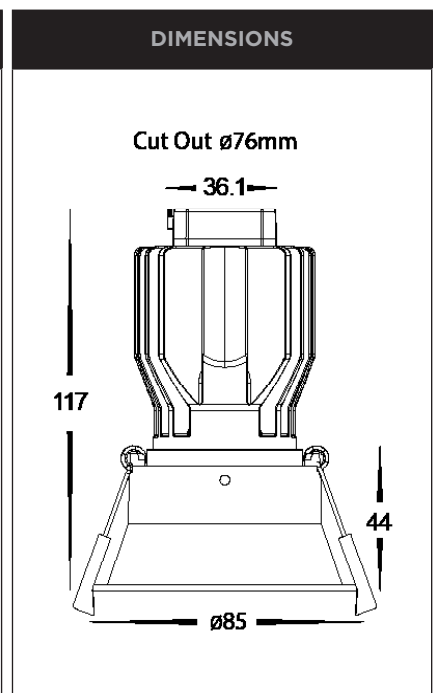

PRODUCT DETAILS	
MATERIAL	ALUMINIUM + PC
COLOUR / FINISH	TEXTURED MATT BLACK OR WHITE
COLOUR TEMP.	2700K | 3000K | 4000K | 5000K | 5700K
INPUT VOLTAGE	240V AC (REMOTE DRIVER WITH FLEX AND PLUG)
LAMP BASE	17W BUILT IN LED
DIMMING	TRIAC OR DALI
CRI:	90+
BEAM ANGLE	60°
TILT	NO
CUT OUT	76MM
IC-4 RATING	YES
IP RATING	IP44
WARRANTY	5 YEARS REPLACEMENT

ALUMINIUM BLACK		
HCP-81220317 (Triac Dimmable)	2700K	1191LM
	3000K	1202LM
	4000K	1297LM
HCP-81240317 (Dali Dimmable)	5000K	1365LM
	5700K	1397LM

ALUMINIUM WHITE		
HCP-81320317 (Triac Dimmable)	2700K	1191LM
	3000K	1202LM
	4000K	1297LM
HCP-81340317 (Dali Dimmable)	5000K	1365LM
	5700K	1397LM

OPTIONAL REFLECTORS		
	80090-15	15°
	80090-28	28°
	80090-40	40°