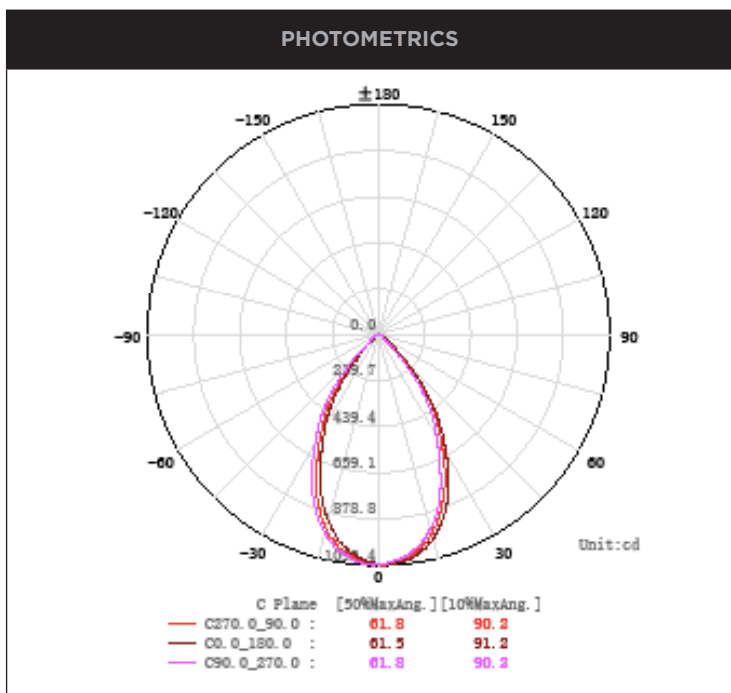

PRODUCT DETAILS	
MATERIAL	ALUMINIUM + PC
COLOUR / FINISH	TEXTURED MATT BLACK OR WHITE
COLOUR TEMP.	2700K | 3000K | 4000K | 5000K | 5700K
INPUT VOLTAGE	240V AC (REMOTE DRIVER WITH FLEX AND PLUG)
LAMP BASE	17W BUILT IN LED
DIMMING	TRIAC OR DALI
CRI:	90+
BEAM ANGLE	60°
TILT	NO
CUT OUT	76MM
IC-4 RATING	YES
IP RATING	IP44
WARRANTY	5 YEARS REPLACEMENT

ALUMINIUM BLACK		
HCP-81220317 (Triac Dimmable)	2700K	1191LM
	3000K	1202LM
	4000K	1297LM
HCP-81240317 (Dali Dimmable)	5000K	1365LM
	5700K	1397LM

ALUMINIUM WHITE		
HCP-81320317 (Triac Dimmable)	2700K	1191LM
	3000K	1202LM
	4000K	1297LM
HCP-81340317 (Dali Dimmable)	5000K	1365LM
	5700K	1397LM

OPTIONAL REFLECTORS		
	80090-15	15°
	80090-28	28°
	80090-40	40°