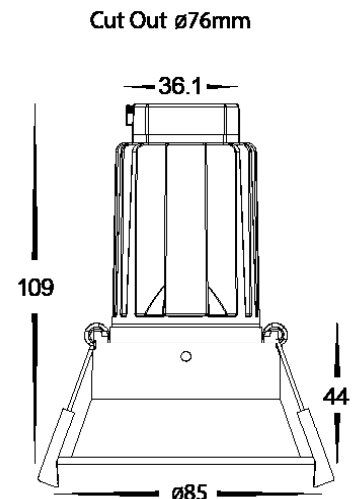

OPTIONAL REFLECTORS

	80090-15	15°
	80090-28	28°
	80090-40	40°

PHOTOMETRICS

OTHER IMAGES

DIMENSIONS

ADDRESS: 8/133 Beauchamp Road, Matraville, N.S.W., 2036

Web: www.havitcommercial.com.au
 Email: sales@havitcommercial.com.au
 Phone: 02 9381 8383