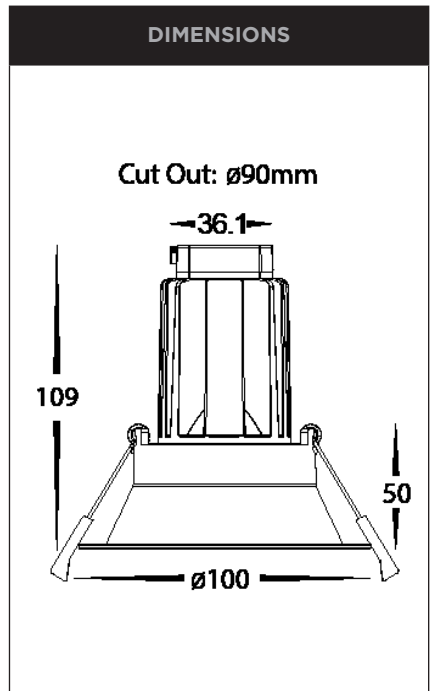

PRODUCT DETAILS	
MATERIAL	ALUMINIUM + PC
COLOUR / FINISH	TEXTURED MATT BLACK OR WHITE
COLOUR TEMP.	2700K | 3000K | 4000K | 5000K | 5700K
INPUT VOLTAGE	240V AC (REMOTE DRIVER WITH FLEX AND PLUG)
LAMP BASE	13W BUILT IN LED
DIMMING	TRIAC OR DALI
CRI:	90+
BEAM ANGLE	60°
TILT	20°
CUT OUT	90MM
IC-4 RATING	YES
IP RATING	IP44
WARRANTY	5 YEARS REPLACEMENT

ALUMINIUM BLACK		
HCP-81220113 (Triac Dimmable)	2700K	980LM
	3000K	965LM
	4000K	959LM
HCP-81240113 (Dali Dimmable)	5000K	1072LM
	5700K	1089LM

ALUMINIUM WHITE		
HCP-81320113 (Triac Dimmable)	2700K	980LM
	3000K	965LM
	4000K	959LM
HCP-81340113 (Dali Dimmable)	5000K	1072LM
	5700K	1089LM

OPTIONAL REFLECTORS		
	80090-15	15°
	80090-28	28°
	80090-40	40°