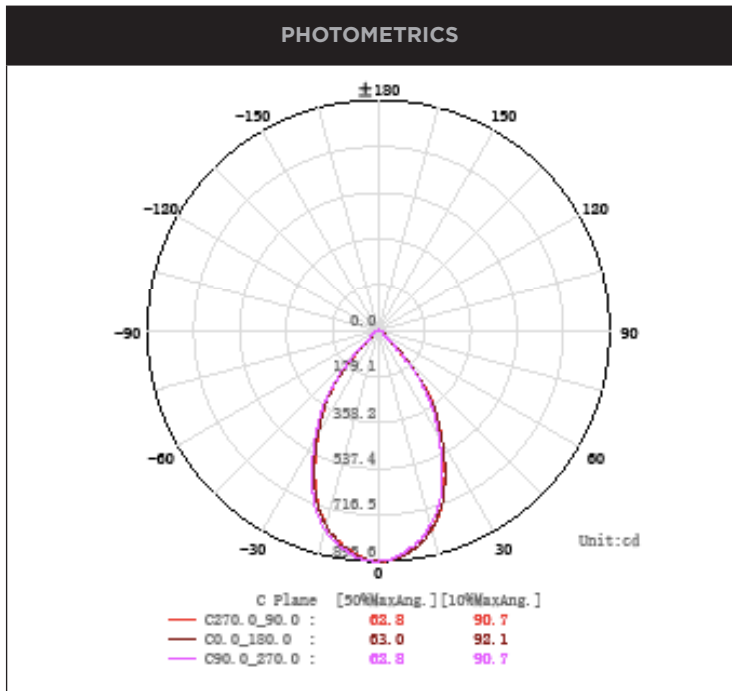

PRODUCT DETAILS	
MATERIAL	ALUMINIUM + PC
COLOUR / FINISH	TEXTURED MATT BLACK OR WHITE
COLOUR TEMP.	2700K | 3000K | 4000K | 5000K | 5700K
INPUT VOLTAGE	240V AC (REMOTE DRIVER WITH FLEX AND PLUG)
LAMP BASE	13W BUILT IN LED
DIMMING	TRIAC OR DALI
CRI:	90+
BEAM ANGLE	60°
TILT	20°
CUT OUT	90MM
IC-4 RATING	YES
IP RATING	IP44
WARRANTY	5 YEARS REPLACEMENT

ALUMINIUM BLACK		
HCP-81220113 (Triac Dimmable)	2700K	980LM
	3000K	965LM
	4000K	959LM
HCP-81240113 (Dali Dimmable)	5000K	1072LM
	5700K	1089LM

ALUMINIUM WHITE		
HCP-81320113 (Triac Dimmable)	2700K	980LM
	3000K	965LM
	4000K	959LM
HCP-81340113 (Dali Dimmable)	5000K	1072LM
	5700K	1089LM

OPTIONAL REFLECTORS		
	80090-15	15°
	80090-28	28°
	80090-40	40°