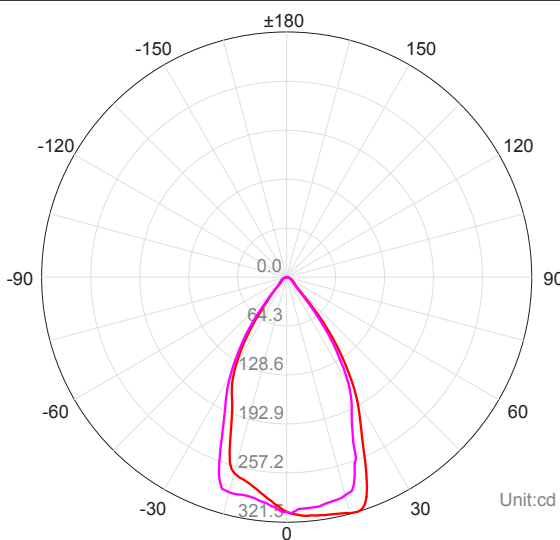

## ALUMINIUM WHITE

|             |        |       |       |
|-------------|--------|-------|-------|
| HCP-8130532 | 5W LED | 3000K | 297LM |
| HCP-8130542 |        | 4000K | 320LM |
| HCP-8130552 |        | 5000K | 344LM |

Cut Out: Ø45mm