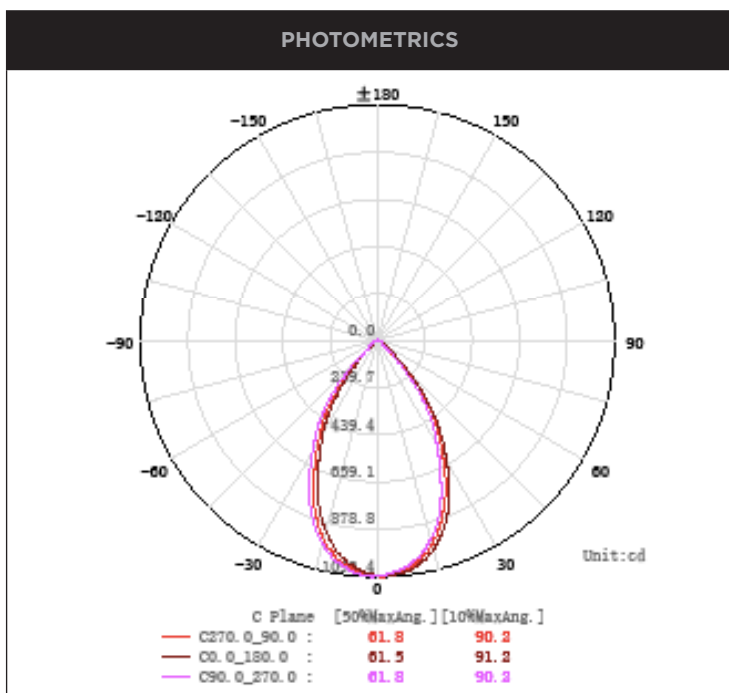

17W TRIAC OR DALI DIMMABLE LED MODULES

PRODUCT DETAILS	
MATERIAL	ALUMINIUM + PC
COLOUR / FINISH	BLACK + SILVER
COLOUR TEMP.	2700K 3000K 4000K 5000K 5700K
INPUT VOLTAGE	240V AC (REMOTE DRIVER WITH FLEX AND PLUG)
BUILT IN LED	17W
DIMMING	TRIAC OR DALI
CRI:	90+
BEAM ANGLE	60°
IC-4 RATING	YES
IP RATING	IP44
WARRANTY	5 YEARS REPLACEMENT

TRIAC DIMMABLE		
HCP-817024	2700K	1191LM
	3000K	1202LM
	4000K	1297LM
	5000K	1319LM
	5700K	1297LM

DALI DIMMABLE		
HCP-817044	2700K	1191LM
	3000K	1202LM
	4000K	1297LM
	5000K	1319LM
	5700K	1297LM

OPTIONAL REFELCTORS		
	80090-15	15°
	80090-28	28°
	80090-40	40°