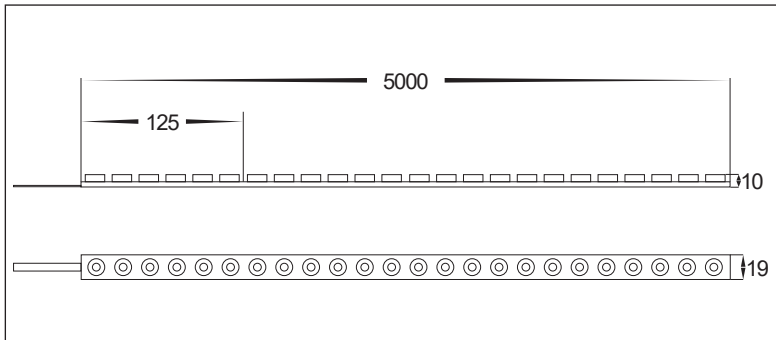

# 8W IP67 WALL WASHER LED STRIP LIGHT

## 8W IP67 WALL WASHER LED STRIP

LED CHIP TYPE	2835
SIZE	19MM x 10MM
PCB	3OZ
LED CHIPS PER METRE	48LED
CUTTING INCREMENTS	125MM
COLOUR TEMP	RGBC (RGB + 6500K)   RGBW (RGB + 3000K)
LUMEN OUTPUT	318LM   324LM
INPUT VOLTAGE	24V DC
WIRING	PARALLEL
MOUNTING	ALUMINIUM HEAT SINK
MAXIMUM LENGTH	5000MM
REQUIREMENTS	24V DC LED DRIVER + CONTROLLER
DIMMING	TRIAC, 0-1/10V, DALI, DMX, RF, WIFI
OPERATING TEMP.	-20° TO 65° CELCIUS
AMBIENT TEMP.	-20° TO 45° CELCIUS
CRI	RA>90
BEAM ANGLE	45°
IP RATING	IP67
WARRANTY	5 YEARS REPLACEMENT