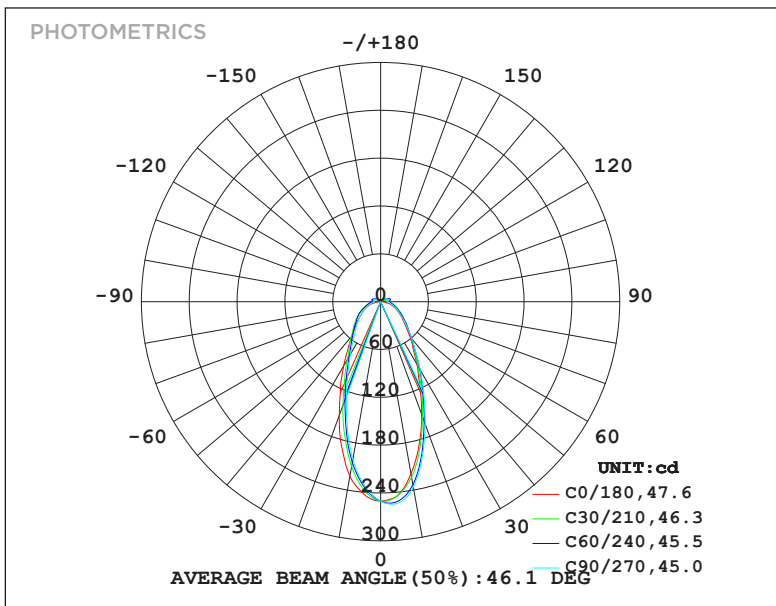

# 8W IP67 WALL WASHER LED STRIP LIGHT

## 8W IP67 WALL WASHER LED STRIP

LED CHIP TYPE	2835
SIZE	19MM x 10MM
PCB	3OZ
LED CHIPS PER METRE	48LED
CUTTING INCREMENTS	125MM
COLOUR TEMP	RGBC (RGB + 6500K)   RGBW (RGB + 3000K)
LUMEN OUTPUT	318LM   324LM
INPUT VOLTAGE	24V DC
WIRING	PARALLEL
MOUNTING	ALUMINIUM HEAT SINK
MAXIMUM LENGTH	5000MM
REQUIREMENTS	24V DC LED DRIVER + CONTROLLER
DIMMING	TRIAC, 0-1/10V, DALI, DMX, RF, WIFI
OPERATING TEMP.	-20° TO 65° CELCIUS
AMBIENT TEMP.	-20° TO 45° CELCIUS
CRI	RA>90
BEAM ANGLE	45°
IP RATING	IP67
WARRANTY	5 YEARS REPLACEMENT