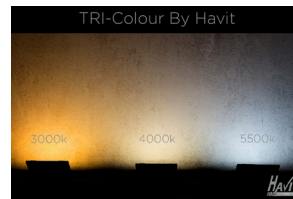

100W LED FLOOD LIGHTS

100W FLOOD LIGHTS

MATERIAL	ALUMINIUM
COLOUR / FINISH	MATT BLACK
COLOUR TEMP	3000K 4000K 5000k
LUMEN OUTPUT	11000LM 12000LM 13000LM
INPUT VOLTAGE	240V AC (SUPPLIED WITH FLEX AND PLUG)
BUILT IN LED	100W LED
CHIP TYPE	PHILIPS
DRIVER TYPE	MEANWELL
DIMMING	NON-DIMMABLE
CRI	RA >80
BEAM ANGLE	90°
IP RATING	IP65
WARRANTY	5 YEARS REPLACEMENT

ALUMINIUM BLACK

HCP-2821003	100W LED	3000K	11000LM
HCP-2821004		4000K	12000LM
HCP-2821005		5000K	13000LM

PHOTOMETRICS