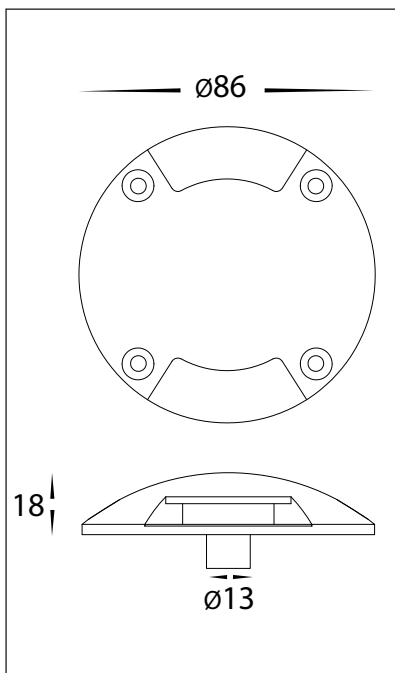

MATT TEXTURED BLACK STAINLESS STEEL

HCP-272223	1.5W LED	3000K	2 X 60LM
HCP-272224		4000K	2 X 65LM
HCP-272225		5000K	2 X 70LM

PHOTOMETRICS

Web: www.havitcommercial.com.au
Email: sales@havitcommercial.com.au
Phone: 02 9381 8383

ADDRESS: 8/133 Beauchamp Road, Matraville, N.S.W., 2036

Warranty Terms & Conditions

Directional Lights