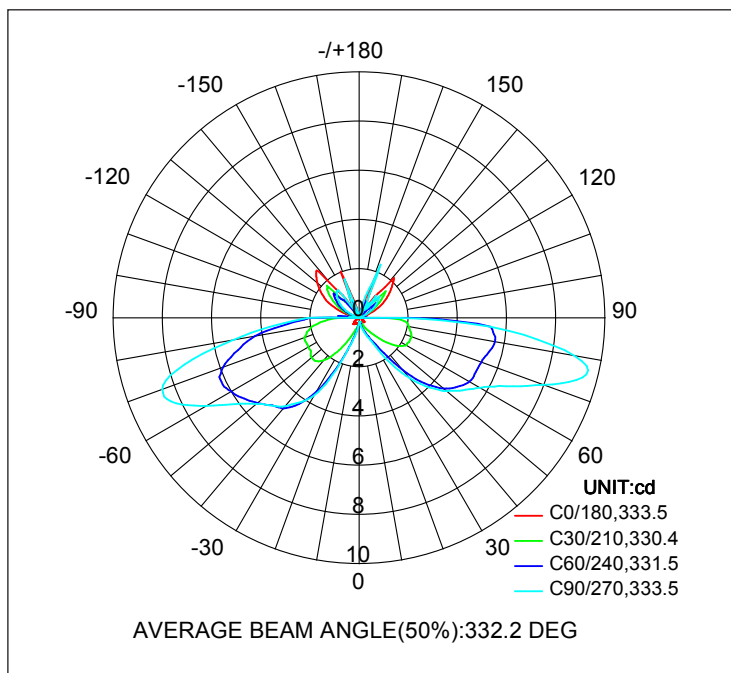

MATT TEXTURED BLACK STAINLESS STEEL

HCP-272223	1.5W LED	3000K	2 X 60LM
HCP-272224		4000K	2 X 65LM
HCP-272225		5000K	2 X 70LM

PHOTOMETRICS

Web: www.havitcommercial.com.au
Email: sales@havitcommercial.com.au
Phone: 02 9381 8383

ADDRESS: 8/133 Beauchamp Road, Matraville, N.S.W., 2036

Warranty Terms & Conditions

Directional Lights