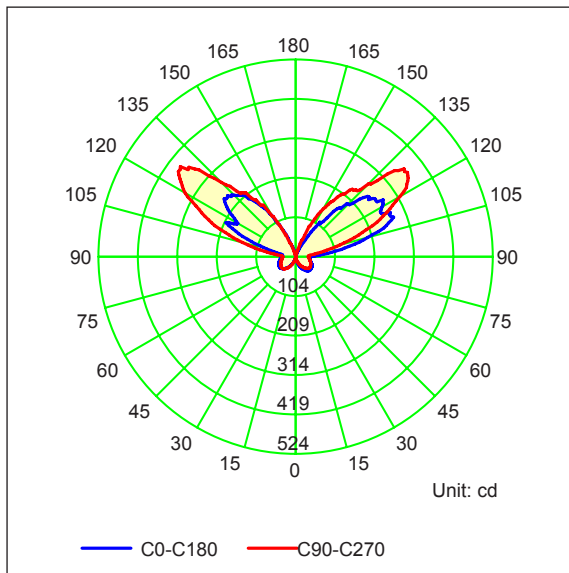

1000MM BOLLARD LIGHTS

PRODUCT DATA

1000MM BOLLARD LIGHTS	
MATERIAL	ALUMINIUM
COLOUR/FINISH	MATT BLACK
COLOUR TEMP.	3000K 4000K 5500K (TRI-COLOUR)
LUMEN OUTPUT	1292LM 1528LM 1434LM
INPUT VOLTAGE	240V AC
BUILT-IN LED	24W
DIMMING	NO
CRI	RA >80
BEAM ANGLE	120°
IP RATING	IP65
IK RATING	IK08

PRODUCT ORDERING

ALUMINIUM BLACK				
	HCP-262430	3000K	1292LM	24W LED
		4000K	1528LM	
		5500K	1434LM	

PHOTOMETRICS

OTHER DATA