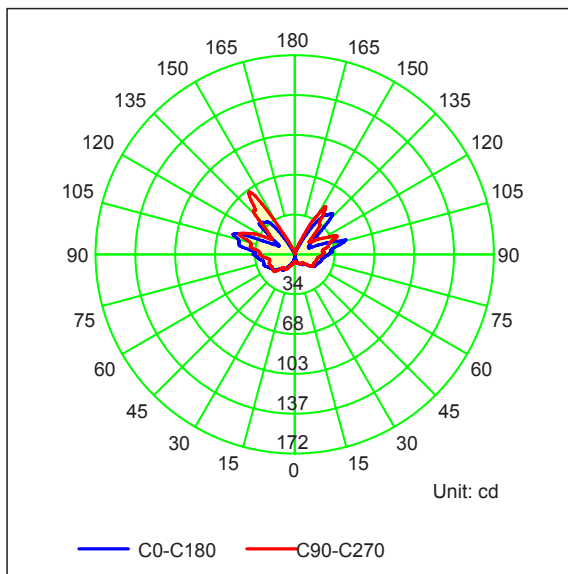

PRODUCT DATA

600MM BOLLARD LIGHTS	
MATERIAL	ALUMINIUM
COLOUR/FINISH	MATT BLACK
COLOUR TEMP.	3000K 4000K 5500K (TRI-COLOUR)
LUMEN OUTPUT	1292LM 1528LM 1434LM
INPUT VOLTAGE	240V AC
BUILT-IN LED	24W
DIMMING	NO
CRI	RA >80
BEAM ANGLE	120°
IP RATING	IP65
IK RATING	IK08

PRODUCT ORDERING

ALUMINIUM BLACK				
	HCP-262340	3000K	1292LM	24W LED
		4000K	1528LM	
		5500K	1424LM	

PHOTOMETRICS

OTHER DATA