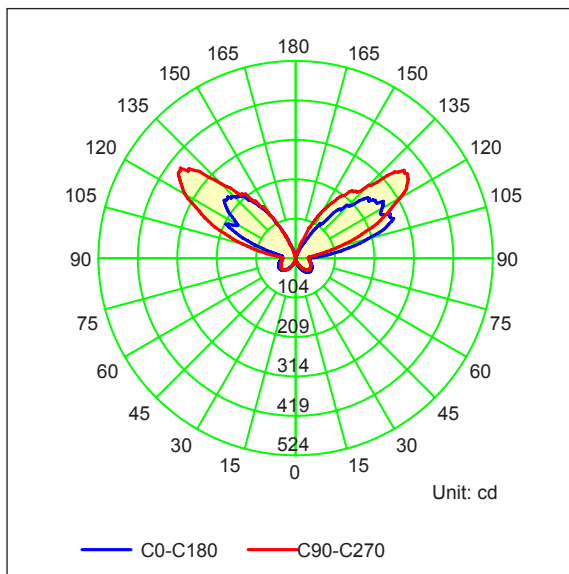

PRODUCT DATA

600MM BOLLARD LIGHTS	
MATERIAL	ALUMINIUM
COLOUR/FINISH	MATT BLACK
COLOUR TEMP.	3000K 4000K 5500K (TRI-COLOUR)
LUMEN OUTPUT	1292LM 1528LM 1434LM
INPUT VOLTAGE	240V AC
BUILT-IN LED	24W
DIMMING	NO
CRI	RA >80
BEAM ANGLE	120°
IP RATING	IP65
IK RATING	IK08

PRODUCT ORDERING

ALUMINIUM BLACK				
	HCP-262330	3000K	1292LM	24W LED
		4000K	1528LM	
		5500K	1424LM	

PHOTOMETRICS

OTHER DATA