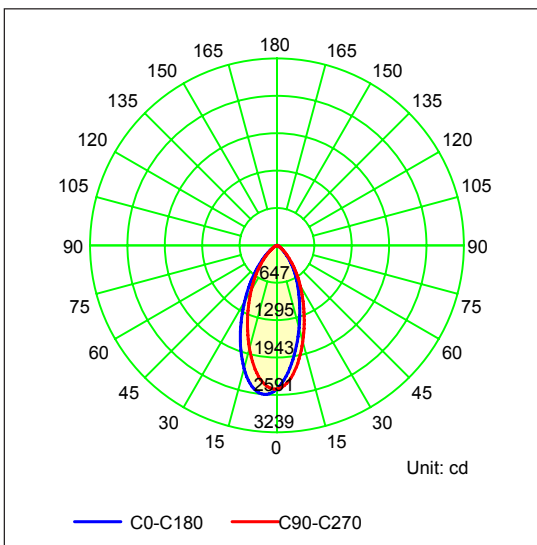

PRODUCT DATA

1000mm OUTDOOR LINEAR WALL WASHERS	
MATERIAL	ALUMINIUM
COLOUR/FINISH	ANODISED GREY
COLOUR TEMP.	3000K 5500K
LUMEN OUTPUT	2000LM 2100LM
INPUT VOLTAGE	24V DC
BUILT-IN LED	24W
DIMMING	NO
CRI	RA >80
BEAM ANGLE	60°
IP RATING	IP65

PRODUCT ORDERING

3000K				
	HCP-247243-60	24W LED	3000K	2000LM
5500K				
	HCP-247245-60	24W LED	5500K	2100LM

PHOTOMETRICS

OTHER DATA