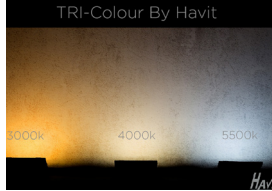

12W ALUMINIUM BLACK GARDEN LIGHT

12W GARDEN LIGHT	
MATERIAL	ALUMINIUM
COLOUR / FINISH	MATT BLACK
COLOUR TEMP	3000K 4000K 5500K (TRI-COLOUR)
LUMEN OUTPUT	845LM 998LM 1003LM
INPUT VOLTAGE	24V DC
BUILT IN LED	12W LED
DIMMING	NON-DIMMABLE
CRI	RA >80
BEAM ANGLE	60°
IP RATING	IP65
WARRANTY	5 YEARS REPLACEMENT

ALUMINIUM BLACK			
HCP-242120	3000K	845LM	12W LED
	4000K	998LM	
	5500K	1003LM	

PHOTOMETRICS

Warranty Terms & Conditions

Wall Lights

Compatible LED Drivers