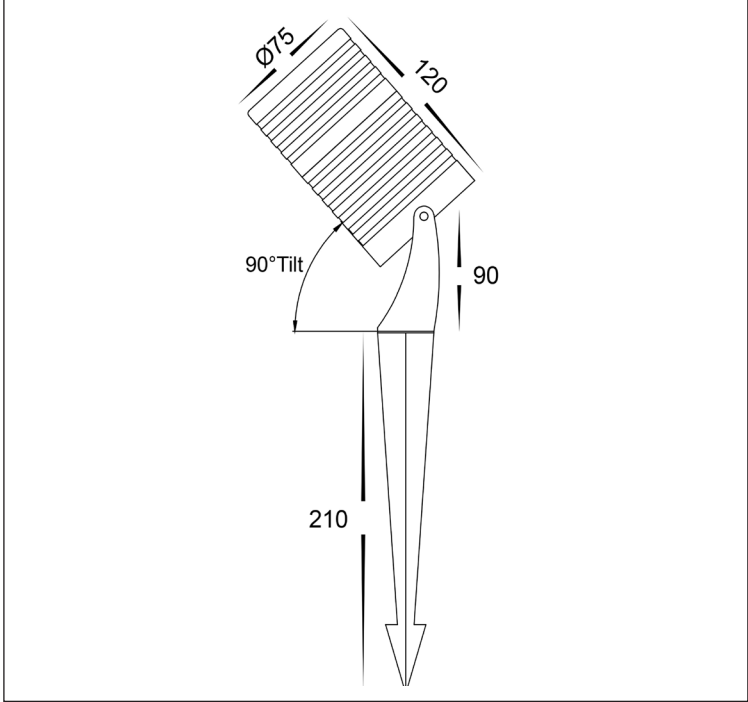

12W ALUMINIUM BLACK GARDEN LIGHT

12W GARDEN LIGHT	
MATERIAL	ALUMINIUM
COLOUR / FINISH	MATT BLACK
COLOUR TEMP	3000K 4000K 5500K (TRI-COLOUR)
LUMEN OUTPUT	845LM 998LM 1003LM
INPUT VOLTAGE	24V DC
BUILT IN LED	12W LED
DIMMING	NON-DIMMABLE
CRI	RA >80
BEAM ANGLE	60°
IP RATING	IP65
WARRANTY	5 YEARS REPLACEMENT

ALUMINIUM BLACK			
HCP-242120	3000K	845LM	12W LED
	4000K	998LM	
	5500K	1003LM	

PHOTOMETRICS

Warranty Terms & Conditions

Wall Lights

Compatible LED Drivers