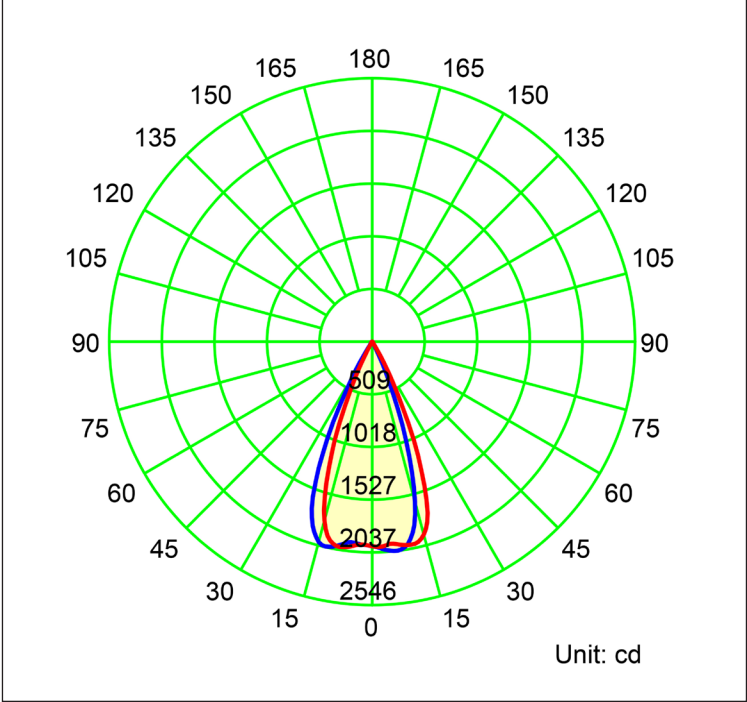

12W ALUMINIUM BLACK GARDEN LIGHT

12W GARDEN LIGHT	
MATERIAL	ALUMINIUM
COLOUR / FINISH	MATT BLACK
COLOUR TEMP	3000K 4000K 5500K (TRI-COLOUR)
LUMEN OUTPUT	845LM 998LM 1003LM
INPUT VOLTAGE	24V DC
BUILT IN LED	12W LED
DIMMING	NON-DIMMABLE
CRI	RA >80
BEAM ANGLE	60°
IP RATING	IP65
WARRANTY	5 YEARS REPLACEMENT

ALUMINIUM BLACK			
HCP-242120	3000K	845LM	12W LED
	4000K	998LM	
	5500K	1003LM	

PHOTOMETRICS

Warranty Terms & Conditions

Wall Lights

Compatible LED Drivers