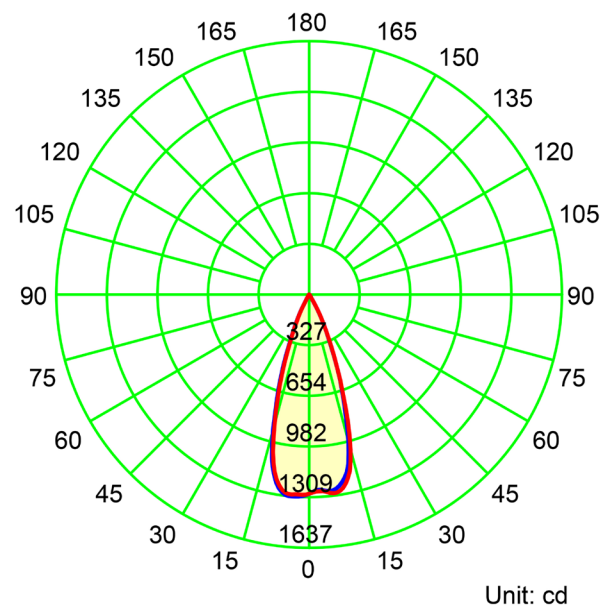

7W 316 STAINLESS STEEL GARDEN LIGHT

7W GARDEN LIGHT

MATERIAL	316 STAINLESS STEEL
COLOUR / FINISH	GLOSS STAINLESS STEEL
COLOUR TEMP	3000K 4000K 5500K (TRI-COLOUR)
LUMEN OUTPUT	461LM 503LM 511LM
INPUT VOLTAGE	24V DC
BUILT IN LED	7W LED
DIMMING	NON-DIMMABLE
CRI	RA >80
BEAM ANGLE	36°
IP RATING	IP65
WARRANTY	5 YEARS REPLACEMENT

316 STAINLESS STEEL

HCP-241070	3000K	461LM	7W LED
	4000K	503LM	
	5500K	511LM	

PHOTOMETRICS