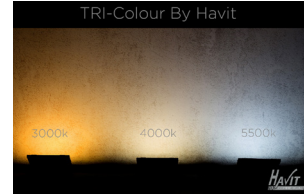

30W ALUMINIUM WALL WASHERS

WALL WASHER	
MATERIAL	ALUMINIUM
COLOUR / FINISH	MATT BLACK OR WHITE
COLOUR TEMP.	3000K 4000K 5500K (TRI-COLOUR)
INPUT VOLTAGE	240V
LUMEN OUTPUT	1303LM 1590LM 1623LM
BUILT IN LED	30W
DIMMING	TRIAC
CRI:	90+
BEAM ANGLE	60°
IP RATING	IP65
WARRANTY	5 YEARS REPLACEMENT