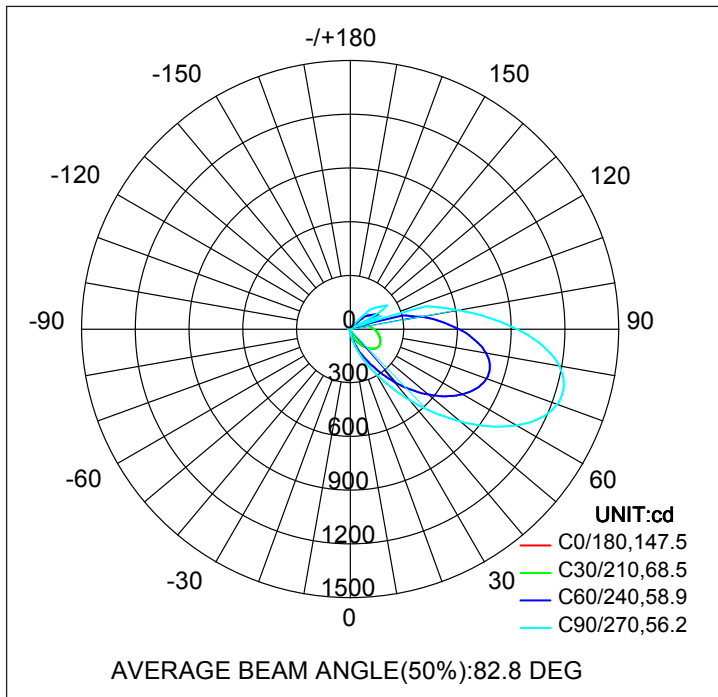

WALL WASHER	
MATERIAL	ALUMINIUM
COLOUR / FINISH	MATT BLACK OR WHITE
COLOUR TEMP.	3000K | 4000K | 5500K (TRI-COLOUR)
INPUT VOLTAGE	240V
LUMEN OUTPUT	1303LM | 1590LM | 1623LM
BUILT IN LED	30W
DIMMING	TRIAC
CRI:	90+
BEAM ANGLE	60°
IP RATING	IP65
WARRANTY	5 YEARS REPLACEMENT

ALUMINIUM BLACK		
HCP-2323002	3000K	1303LM
	4000K	1590LM
	5500K	1623LM
ALUMINIUM WHITE		
HCP-2333002	3000K	1303LM
	4000K	1590LM
	5500K	1623LM