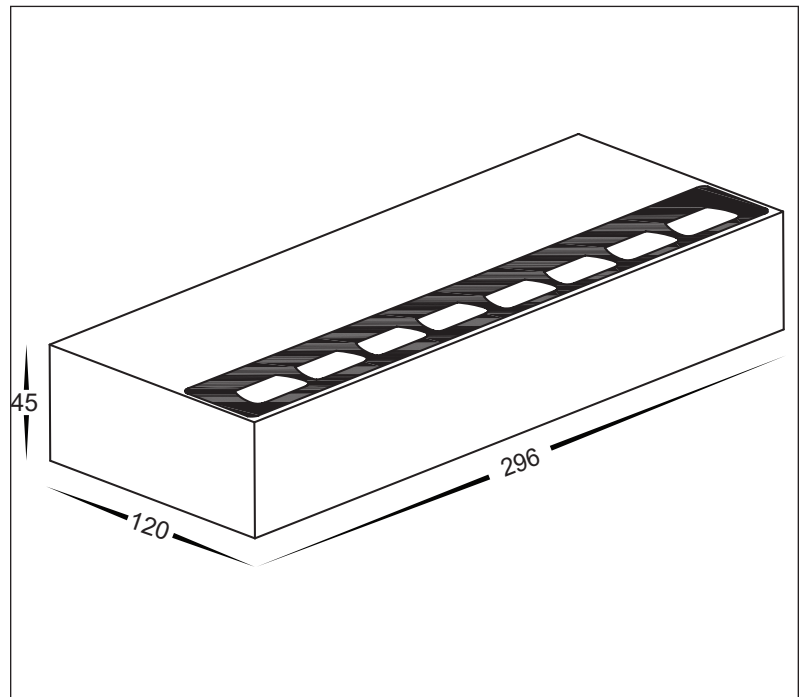

WALL WASHER	
MATERIAL	ALUMINIUM
COLOUR / FINISH	MATT BLACK OR WHITE
COLOUR TEMP.	3000K | 4000K | 5500K (TRI-COLOUR)
INPUT VOLTAGE	240V
LUMEN OUTPUT	1303LM | 1590LM | 1623LM
BUILT IN LED	30W
DIMMING	TRIAC
CRI:	90+
BEAM ANGLE	60°
IP RATING	IP65
WARRANTY	5 YEARS REPLACEMENT

ALUMINIUM BLACK		
HCP-2323002	3000K	1303LM
	4000K	1590LM
	5500K	1623LM
ALUMINIUM WHITE		
HCP-2333002	3000K	1303LM
	4000K	1590LM
	5500K	1623LM