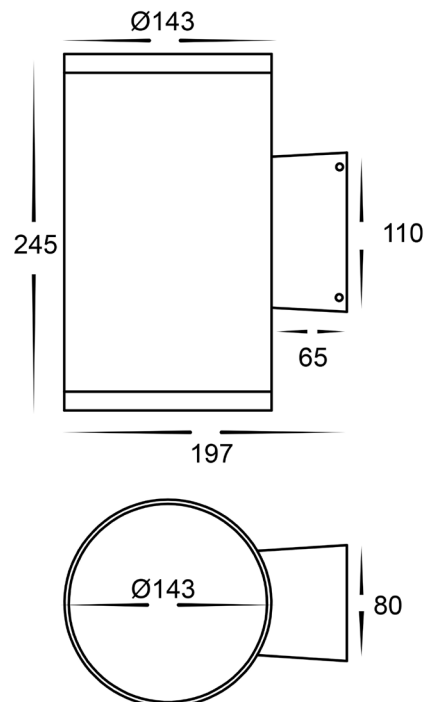

2 X 15W UP & DOWN WALL LIGHTS

2 X 15W UP & DOWN WALL LIGHTS

MATERIAL	ALUMINIUM
COLOUR / FINISH	MATT BLACK MATT WHITE
COLOUR TEMP	3000K 4000K 5500K (TRI COLOUR)
LUMEN OUTPUT	2 X 1350LM 2 X 1425LM 2 X 1500LM
INPUT VOLTAGE	240V AC
BUILT IN LED	2 X 15W LED
DIMMING	NON-DIMMABLE
CRI	RA >90
BEAM ANGLE	60°
IP RATING	IP65
WARRANTY	5 YEARS REPLACEMENT

ALUMINIUM BLACK

HCP-212300	2 X 15W LED	3000K	2 X 1350LM
		4000K	2 X 1425LM
		5500K	2 X 1500LM

ALUMINIUM WHITE

HCP-213300	2 X 15W LED	3000K	2 X 1350LM
		4000K	2 X 1425LM
		5500K	2 X 1500LM

PHOTOMETRICS