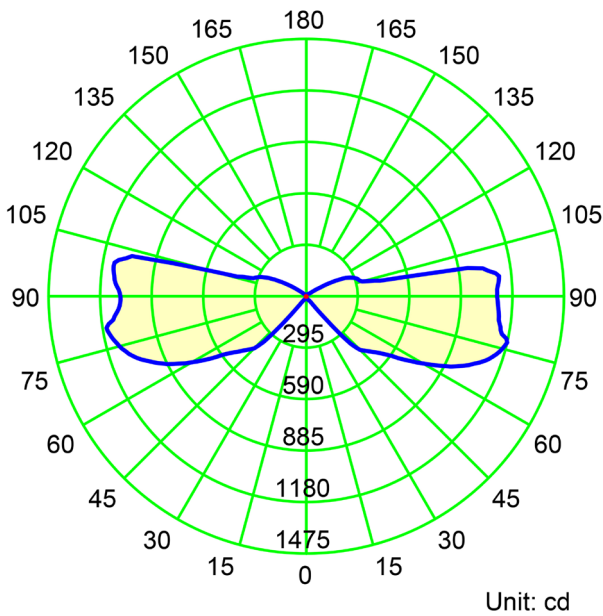

2 X 15W UP & DOWN WALL LIGHTS

2 X 15W UP & DOWN WALL LIGHTS

MATERIAL	ALUMINIUM
COLOUR / FINISH	MATT BLACK MATT WHITE
COLOUR TEMP	3000K 4000K 5500K (TRI COLOUR)
LUMEN OUTPUT	2 X 1350LM 2 X 1425LM 2 X 1500LM
INPUT VOLTAGE	240V AC
BUILT IN LED	2 X 15W LED
DIMMING	NON-DIMMABLE
CRI	RA >90
BEAM ANGLE	60°
IP RATING	IP65
WARRANTY	5 YEARS REPLACEMENT

ALUMINIUM BLACK

HCP-212300	2 X 15W LED	3000K	2 X 1350LM
		4000K	2 X 1425LM
		5500K	2 X 1500LM

ALUMINIUM WHITE

HCP-213300	2 X 15W LED	3000K	2 X 1350LM
		4000K	2 X 1425LM
		5500K	2 X 1500LM

PHOTOMETRICS