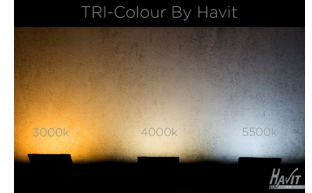

2 X 15W UP & DOWN WALL LIGHTS

2 X 15W UP & DOWN WALL LIGHTS

MATERIAL	ALUMINIUM
COLOUR / FINISH	MATT BLACK MATT WHITE
COLOUR TEMP	3000K 4000K 5500K (TRI COLOUR)
LUMEN OUTPUT	2 X 1350LM 2 X 1425LM 2 X 1500LM
INPUT VOLTAGE	240V AC
BUILT IN LED	2 X 15W LED
DIMMING	NON-DIMMABLE
CRI	RA >90
BEAM ANGLE	60°
IP RATING	IP65
WARRANTY	5 YEARS REPLACEMENT

ALUMINIUM BLACK

HCP-212300	2 X 15W LED	3000K	2 X 1350LM
		4000K	2 X 1425LM
		5500K	2 X 1500LM

ALUMINIUM WHITE

HCP-213300	2 X 15W LED	3000K	2 X 1350LM
		4000K	2 X 1425LM
		5500K	2 X 1500LM

PHOTOMETRICS