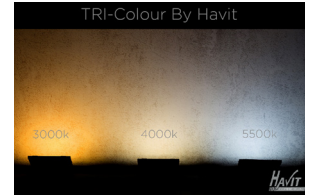

## 2 X 12W UP & DOWN WALL LIGHTS

MATERIAL	ALUMINIUM
COLOUR / FINISH	MATT BLACK   MATT WHITE
COLOUR TEMP	3000K   4000K   5500K (TRI COLOUR)
LUMEN OUTPUT	2 X 1080LM   2 X 1140LM   2 X 1200LM
INPUT VOLTAGE	240V AC
BUILT IN LED	2 X 12W LED
DIMMING	NON-DIMMABLE
CRI	RA >90
BEAM ANGLE	60°
IP RATING	IP65
WARRANTY	5 YEARS REPLACEMENT

## ALUMINIUM BLACK

HCP-212240	2 X 12W LED	3000K	2 X 1080LM
		4000K	2 X 1140LM
		5500K	2 X 1200LM

## ALUMINIUM WHITE

HCP-213240	2 X 12W LED	3000K	2 X 1080LM
		4000K	2 X 1140LM
		5500K	2 X 1200LM