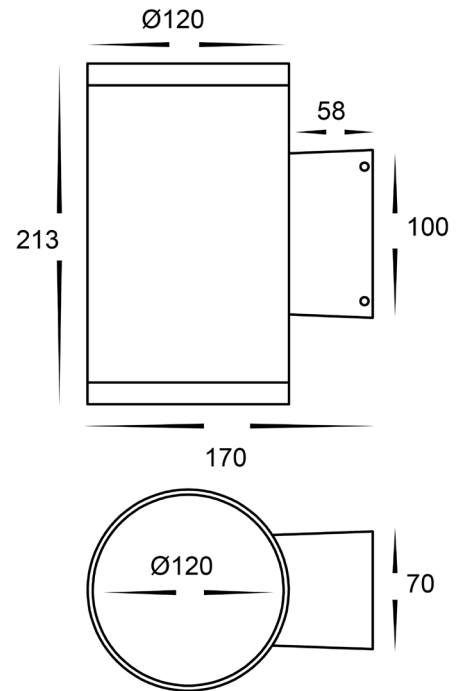

## 2 X 12W UP & DOWN WALL LIGHTS

MATERIAL	ALUMINIUM
COLOUR / FINISH	MATT BLACK   MATT WHITE
COLOUR TEMP	3000K   4000K   5500K (TRI COLOUR)
LUMEN OUTPUT	2 X 1080LM   2 X 1140LM   2 X 1200LM
INPUT VOLTAGE	240V AC
BUILT IN LED	2 X 12W LED
DIMMING	NON-DIMMABLE
CRI	RA >90
BEAM ANGLE	60°
IP RATING	IP65
WARRANTY	5 YEARS REPLACEMENT

## ALUMINIUM BLACK

HCP-212240	2 X 12W LED	3000K	2 X 1080LM
		4000K	2 X 1140LM
		5500K	2 X 1200LM

## ALUMINIUM WHITE

HCP-213240	2 X 12W LED	3000K	2 X 1080LM
		4000K	2 X 1140LM
		5500K	2 X 1200LM