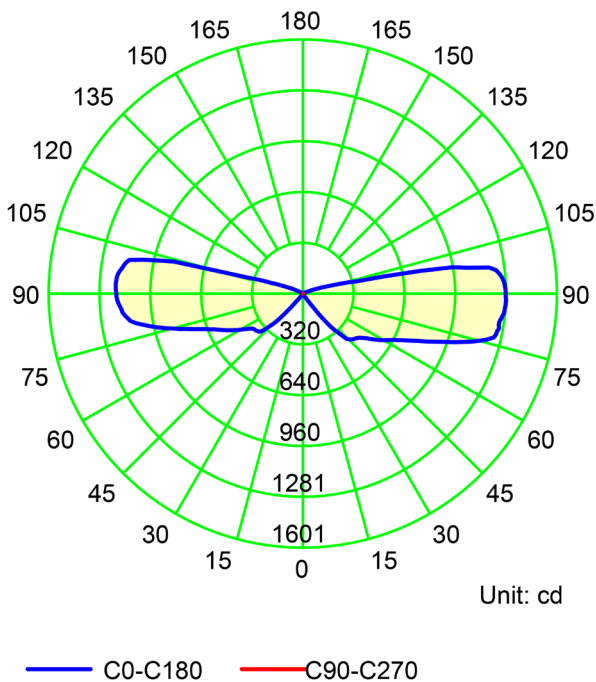

## 2 X 12W UP & DOWN WALL LIGHTS

MATERIAL	ALUMINIUM
COLOUR / FINISH	MATT BLACK   MATT WHITE
COLOUR TEMP	3000K   4000K   5500K (TRI COLOUR)
LUMEN OUTPUT	2 X 1080LM   2 X 1140LM   2 X 1200LM
INPUT VOLTAGE	240V AC
BUILT IN LED	2 X 12W LED
DIMMING	NON-DIMMABLE
CRI	RA >90
BEAM ANGLE	60°
IP RATING	IP65
WARRANTY	5 YEARS REPLACEMENT

## ALUMINIUM BLACK

HCP-212240	2 X 12W LED	3000K	2 X 1080LM
		4000K	2 X 1140LM
		5500K	2 X 1200LM

## ALUMINIUM WHITE

HCP-213240	2 X 12W LED	3000K	2 X 1080LM
		4000K	2 X 1140LM
		5500K	2 X 1200LM