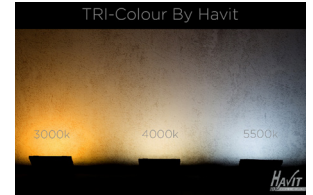

## 8W FIXED DOWN WALL LIGHTS

MATERIAL	ALUMINIUM
COLOUR / FINISH	MATT BLACK   MATT WHITE
COLOUR TEMP	3000K   4000K   5500K (TRI COLOUR)
LUMEN OUTPUT	720LM   760LM   800LM
INPUT VOLTAGE	240V AC
BUILT IN LED	8W LED
DIMMING	NON-DIMMABLE
CRI	RA >90
BEAM ANGLE	60°
IP RATING	IP65
WARRANTY	5 YEARS REPLACEMENT

## ALUMINIUM BLACK

HCP-212080	8W LED	3000K	720LM
		4000K	760LM
		5500K	800LM

## ALUMINIUM WHITE

HCP-213080	8W LED	3000K	720LM
		4000K	760LM
		5500K	800LM