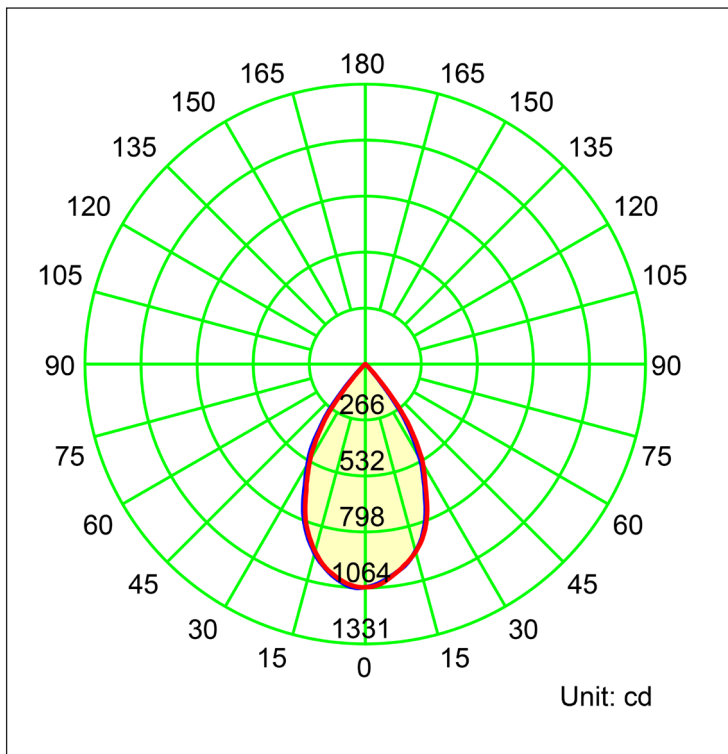

## 8W FIXED DOWN WALL LIGHTS

MATERIAL	ALUMINIUM
COLOUR / FINISH	MATT BLACK   MATT WHITE
COLOUR TEMP	3000K   4000K   5500K (TRI COLOUR)
LUMEN OUTPUT	720LM   760LM   800LM
INPUT VOLTAGE	240V AC
BUILT IN LED	8W LED
DIMMING	NON-DIMMABLE
CRI	RA >90
BEAM ANGLE	60°
IP RATING	IP65
WARRANTY	5 YEARS REPLACEMENT

## ALUMINIUM BLACK

HCP-212080	8W LED	3000K	720LM
		4000K	760LM
		5500K	800LM

## ALUMINIUM WHITE

HCP-213080	8W LED	3000K	720LM
		4000K	760LM
		5500K	800LM