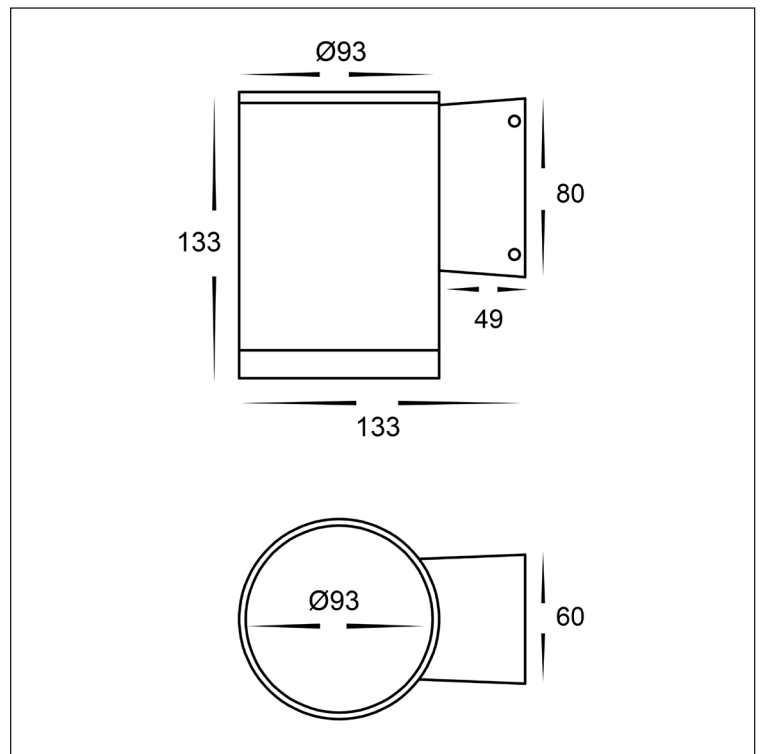

## 8W FIXED DOWN WALL LIGHTS

MATERIAL	ALUMINIUM
COLOUR / FINISH	MATT BLACK   MATT WHITE
COLOUR TEMP	3000K   4000K   5500K (TRI COLOUR)
LUMEN OUTPUT	720LM   760LM   800LM
INPUT VOLTAGE	240V AC
BUILT IN LED	8W LED
DIMMING	NON-DIMMABLE
CRI	RA >90
BEAM ANGLE	60°
IP RATING	IP65
WARRANTY	5 YEARS REPLACEMENT

## ALUMINIUM BLACK

HCP-212080	8W LED	3000K	720LM
		4000K	760LM
		5500K	800LM

## ALUMINIUM WHITE

HCP-213080	8W LED	3000K	720LM
		4000K	760LM
		5500K	800LM