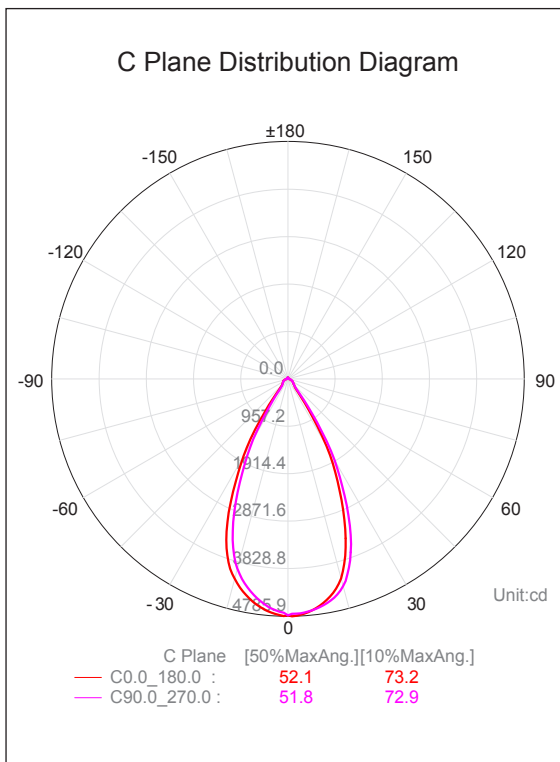

THREE CIRCUIT TRACK LIGHT	
MATERIAL	ALUMINIUM
COLOUR / FINISH	MATT BLACK | MATT WHITE
COLOUR TEMP	3000K | 4000K | 5000K
LUMEN OUTPUT	3150LM | 3500LM | 3360LM
INPUT VOLTAGE	240V AC
BUILT IN LED	35W LED
DIMMING	TRIAC DIMMABLE
CRI	RA >90
BEAM ANGLE	60°
IP RATING	IP20
WARRANTY	5 YEARS REPLACEMENT

ALUMINIUM BLACK		
HCP-1022731	3000K	3150LM
HCP-1022741	4000K	3500LM
HCP-1022751	5000K	3360LM

ALUMINIUM WHITE		
HCP-1032731	3000K	3150LM
HCP-1032741	4000K	3500LM
HCP-1032751	5000K	3360LM

OPTIONAL LENSES		
	HCP-105002-24	24° LENS
	HCP-105002-36	36° LENS