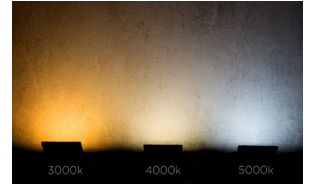

35W THREE CIRCUIT TRACK HEADS

HCP-102300-SM | HCP-103300-SM
SURFACE MOUNTING PLATE

THREE CIRCUIT TRACK LIGHT	
MATERIAL	ALUMINIUM
COLOUR / FINISH	MATT BLACK MATT WHITE
COLOUR TEMP	3000K 4000K 5000K
LUMEN OUTPUT	3150LM 3500LM 3360LM
INPUT VOLTAGE	240V AC
BUILT IN LED	35W LED
DIMMING	TRIAC DIMMABLE
CRI	RA >90
BEAM ANGLE	60°
IP RATING	IP20
WARRANTY	5 YEARS REPLACEMENT

ALUMINIUM BLACK		
HCP-1022731	3000K	3150LM
HCP-1022741	4000K	3500LM
HCP-1022751	5000K	3360LM

ALUMINIUM WHITE		
HCP-1032731	3000K	3150LM
HCP-1032741	4000K	3500LM
HCP-1032751	5000K	3360LM

OPTIONAL LENSES		
	HCP-105002-24	24° LENS
	HCP-105002-36	36° LENS