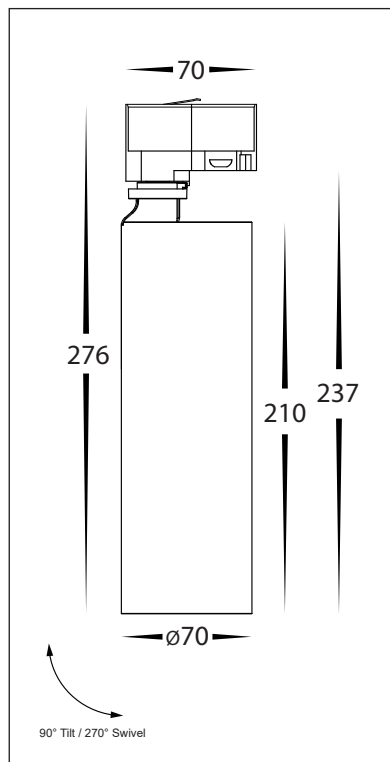

THREE CIRCUIT TRACK LIGHT	
MATERIAL	ALUMINIUM
COLOUR / FINISH	MATT BLACK | MATT WHITE
COLOUR TEMP	3000K | 4000K | 5000K
LUMEN OUTPUT	3150LM | 3500LM | 3360LM
INPUT VOLTAGE	240V AC
BUILT IN LED	35W LED
DIMMING	TRIAC DIMMABLE
CRI	RA >90
BEAM ANGLE	60°
IP RATING	IP20
WARRANTY	5 YEARS REPLACEMENT

ALUMINIUM BLACK		
HCP-1022731	3000K	3150LM
HCP-1022741	4000K	3500LM
HCP-1022751	5000K	3360LM

ALUMINIUM WHITE		
HCP-1032731	3000K	3150LM
HCP-1032741	4000K	3500LM
HCP-1032751	5000K	3360LM

OPTIONAL LENSES		
	HCP-105002-24	24° LENS
	HCP-105002-36	36° LENS