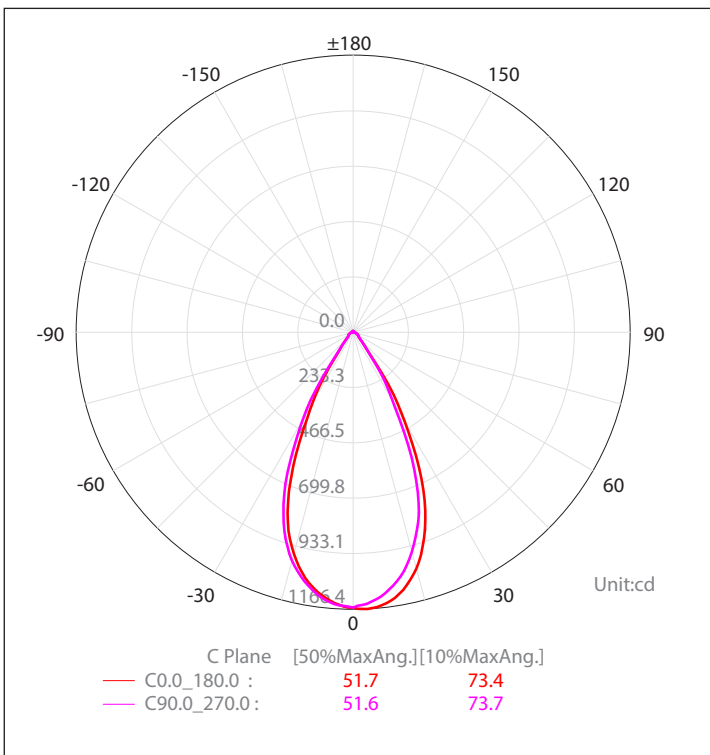

15W THREE CIRCUIT 5 COLOUR TRACK HEADS

THREE CIRCUIT TRACK LIGHT	
MATERIAL	ALUMINIUM
COLOUR / FINISH	MATT BLACK MATT WHITE
COLOUR TEMP	2700K 3000K 4000K 5000K 5700K
LUMEN OUTPUT	819LM 879LM 973LM 1000LM 876LM
INPUT VOLTAGE	240V
BUILT IN LED	15W LED
DIMMING	TRIAC DIMMABLE
CRI	RA >90+
BEAM ANGLE	60°
IP RATING	IP20
WARRANTY	5 YEARS REPLACEMENT

ALUMINIUM BLACK		
HCP-1022202	2700K	819LM
	3000K	879LM
	4000K	973LM
	5000K	1000LM
	5700K	876LM
ALUMINIUM WHITE		
HCP-1032202	2700K	819LM
	3000K	879LM
	4000K	973LM
	5000K	1000LM
	5700K	876LM

PHOTOMETRICS