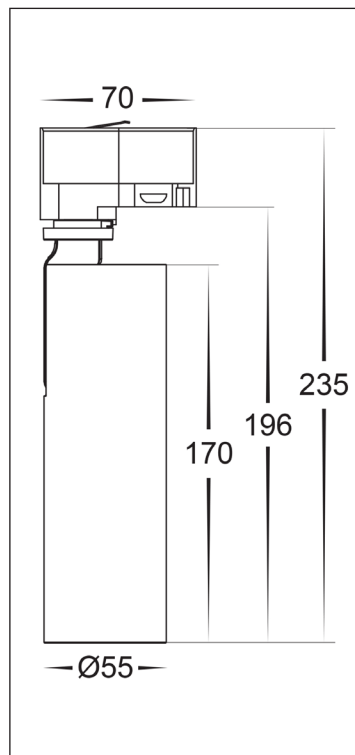

15W THREE CIRCUIT 5 COLOUR TRACK HEADS

THREE CIRCUIT TRACK LIGHT	
MATERIAL	ALUMINIUM
COLOUR / FINISH	MATT BLACK MATT WHITE
COLOUR TEMP	2700K 3000K 4000K 5000K 5700K
LUMEN OUTPUT	819LM 879LM 973LM 1000LM 876LM
INPUT VOLTAGE	240V
BUILT IN LED	15W LED
DIMMING	TRIAC DIMMABLE
CRI	RA >90+
BEAM ANGLE	60°
IP RATING	IP20
WARRANTY	5 YEARS REPLACEMENT

ALUMINIUM BLACK		
HCP-1022202	2700K	819LM
	3000K	879LM
	4000K	973LM
	5000K	1000LM
	5700K	876LM
ALUMINIUM WHITE		
HCP-1032202	2700K	819LM
	3000K	879LM
	4000K	973LM
	5000K	1000LM
	5700K	876LM

PHOTOMETRICS