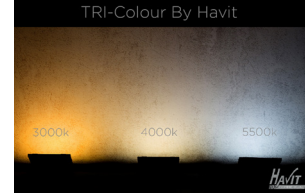

12W THREE CIRCUIT ROTATABLE TRACK HEADS

HCP-102300-SM & HCP-103300-SM
SURFACE MOUNTING PLATE

THREE CIRCUIT TRACK LIGHT	
MATERIAL	ALUMINIUM
COLOUR / FINISH	MATT BLACK MATT WHITE
COLOUR TEMP	3000K 4000K 5000K (TRI COLOUR)
LUMEN OUTPUT	790LM 855LM 881LM
INPUT VOLTAGE	240V AC
BUILT IN LED	12W LED
DIMMING	TRIAC DIMMABLE
CRI	RA >90
BEAM ANGLE	36°
IP RATING	IP20
WARRANTY	5 YEARS REPLACEMENT