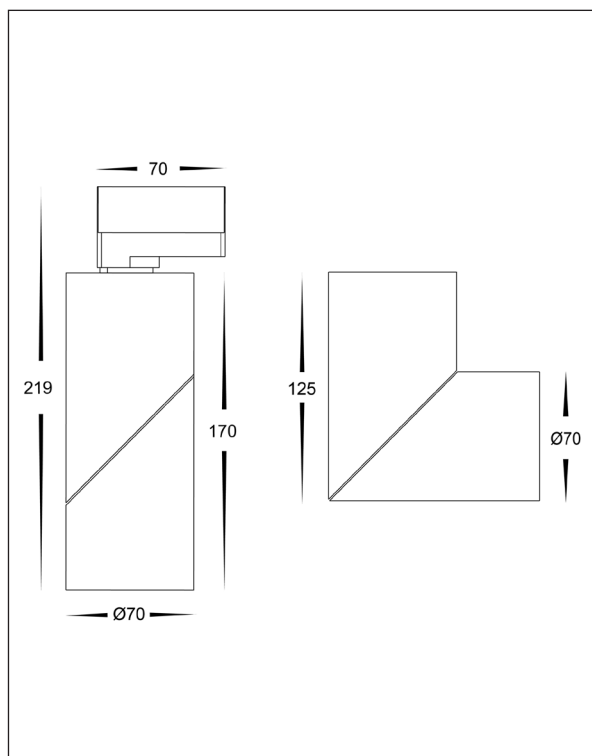

THREE CIRCUIT TRACK LIGHT	
MATERIAL	ALUMINIUM
COLOUR / FINISH	MATT BLACK | MATT WHITE
COLOUR TEMP	3000K | 4000K | 5000K (TRI COLOUR)
LUMEN OUTPUT	790LM | 855LM | 881LM
INPUT VOLTAGE	240V AC
BUILT IN LED	12W LED
DIMMING	TRIAC DIMMABLE
CRI	RA >90
BEAM ANGLE	36°
IP RATING	IP20
WARRANTY	5 YEARS REPLACEMENT

ALUMINIUM BLACK		
HCP-1022201	3000K	790LM
	4000K	855LM
	5000K	881LM

ALUMINIUM WHITE		
HCP-1032201	3000K	790LM
	4000K	855LM
	5000K	881LM