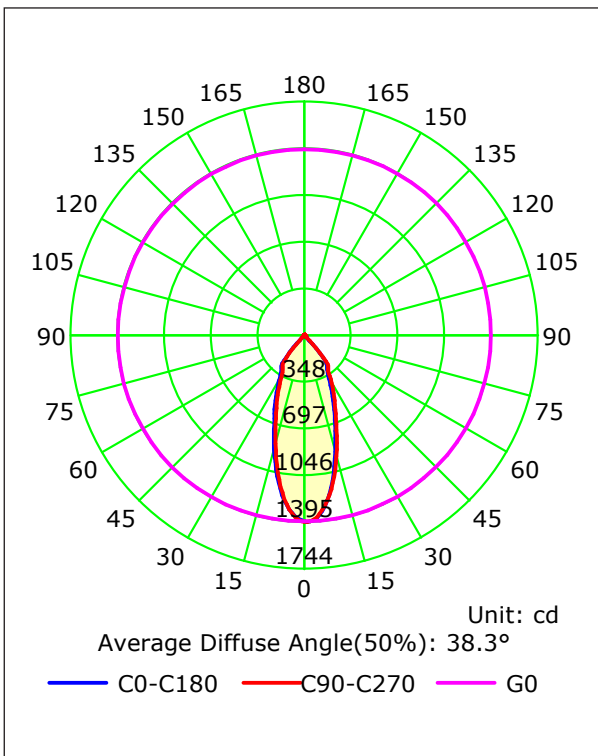

THREE CIRCUIT TRACK LIGHT	
MATERIAL	ALUMINIUM
COLOUR / FINISH	MATT BLACK | MATT WHITE
COLOUR TEMP	3000K | 4000K | 5000K (TRI COLOUR)
LUMEN OUTPUT	790LM | 855LM | 881LM
INPUT VOLTAGE	240V AC
BUILT IN LED	12W LED
DIMMING	TRIAC DIMMABLE
CRI	RA >90
BEAM ANGLE	36°
IP RATING	IP20
WARRANTY	5 YEARS REPLACEMENT

ALUMINIUM BLACK		
HCP-1022201	3000K	790LM
	4000K	855LM
	5000K	881LM

ALUMINIUM WHITE		
HCP-1032201	3000K	790LM
	4000K	855LM
	5000K	881LM