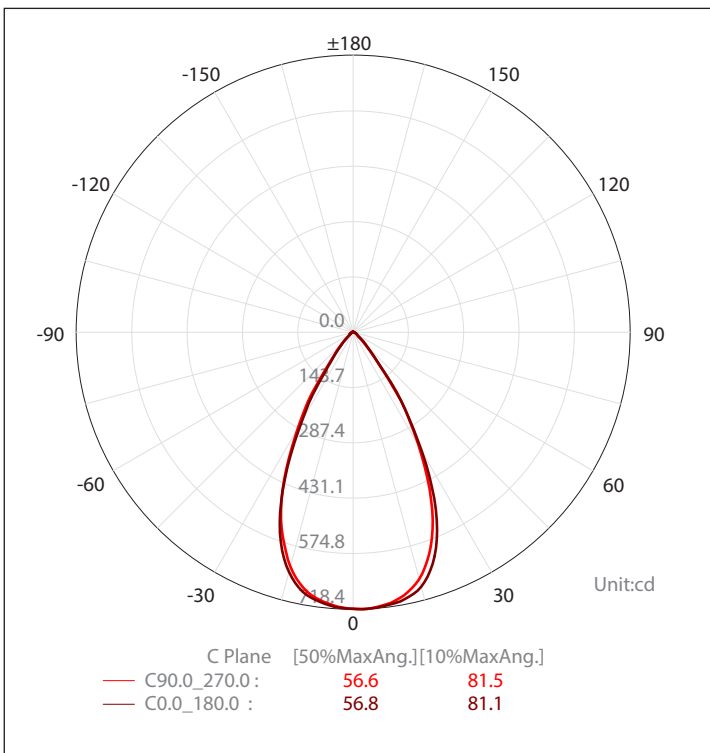

10W RECESSED SPOTLIGHT

RECESSED SPOTLIGHT	
MATERIAL	ALUMINIUM
COLOUR / FINISH	MATT BLACK MATT WHITE
COLOUR TEMP	2700K 3000K 4000K 5000K 5700K
LUMEN OUTPUT	518LM 532LM 582LM 614LM 626LM
INPUT VOLTAGE	240V
BUILT IN LED	10W LED
DIMMING	TRIAC DIMMABLE
CRI	RA >90+
BEAM ANGLE	60°
IP RATING	IP20
WARRANTY	5 YEARS REPLACEMENT

ALUMINIUM BLACK		
HCP-1022122	2700K	518LM
	3000K	532LM
	4000K	582LM
	5000K	614LM
	5700K	626LM
ALUMINIUM WHITE		
HCP-1032122	2700K	518LM
	3000K	532LM
	4000K	582LM
	5000K	614LM
	5700K	626LM

PHOTOMETRICS

Web: www.havitcommercial.com.au
Email: sales@havitcommercial.com.au
Phone: 02 9381 8383