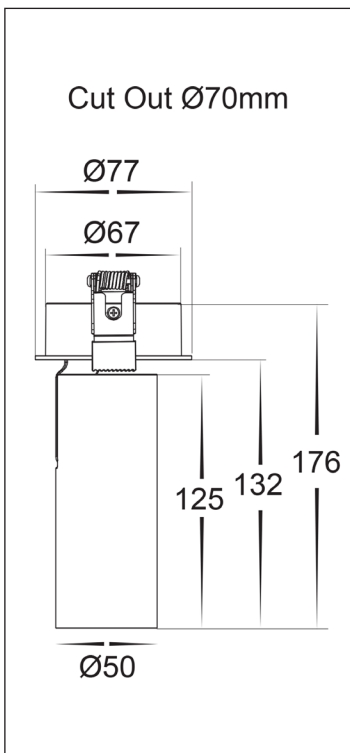

10W RECESSED SPOTLIGHT

RECESSED SPOTLIGHT	
MATERIAL	ALUMINIUM
COLOUR / FINISH	MATT BLACK MATT WHITE
COLOUR TEMP	2700K 3000K 4000K 5000K 5700K
LUMEN OUTPUT	518LM 532LM 582LM 614LM 626LM
INPUT VOLTAGE	240V
BUILT IN LED	10W LED
DIMMING	TRIAC DIMMABLE
CRI	RA >90+
BEAM ANGLE	60°
IP RATING	IP20
WARRANTY	5 YEARS REPLACEMENT

ALUMINIUM BLACK		
HCP-1022122	2700K	518LM
	3000K	532LM
	4000K	582LM
	5000K	614LM
	5700K	626LM
ALUMINIUM WHITE		
HCP-1032122	2700K	518LM
	3000K	532LM
	4000K	582LM
	5000K	614LM
	5700K	626LM

PHOTOMETRICS

Web: www.havitcommercial.com.au
Email: sales@havitcommercial.com.au
Phone: 02 9381 8383