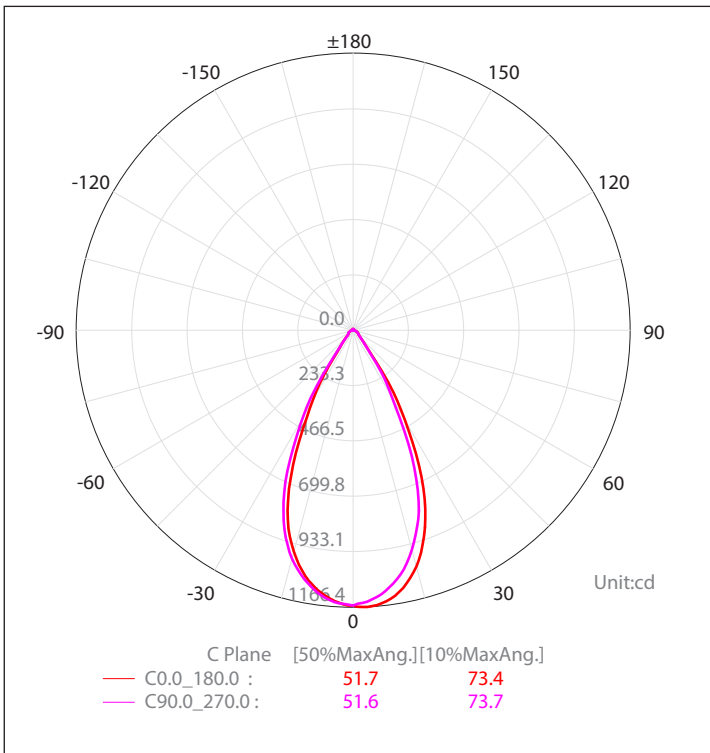

10W SURFACE MOUNTED SPOTLIGHT

SURFACE MOUNTED SPOTLIGHT	
MATERIAL	ALUMINIUM
COLOUR / FINISH	MATT BLACK MATT WHITE
COLOUR TEMP	2700K 3000K 4000K 5000K 5700K
LUMEN OUTPUT	518LM 532LM 582LM 614LM 626LM
INPUT VOLTAGE	240V
BUILT IN LED	10W LED
DIMMING	TRIAC DIMMABLE
CRI	RA >90+
BEAM ANGLE	60°
IP RATING	IP20
WARRANTY	5 YEARS REPLACEMENT

ALUMINIUM BLACK		
HCP-1022112	2700K	518LM
	3000K	532LM
	4000K	582LM
	5000K	614LM
	5700K	626LM
ALUMINIUM WHITE		
HCP-1032112	2700K	518LM
	3000K	532LM
	4000K	582LM
	5000K	614LM
	5700K	626LM

HCP-105001-GR GOLD INSERT	HCP-105001-BR BLACK INSERT
HCP-105001-HC HONEYCOMB LENS	HCP-105001-15 REFLECTOR LENS