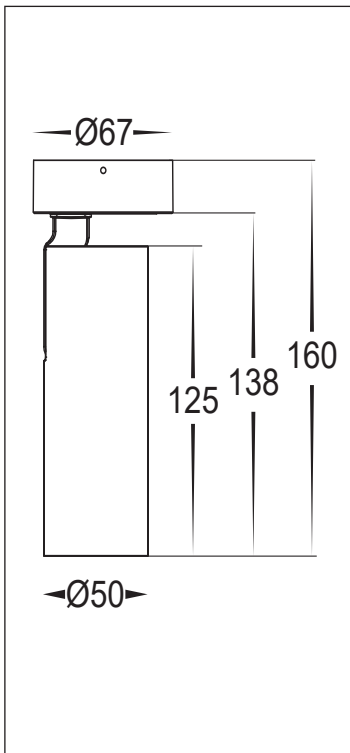

10W SURFACE MOUNTED SPOTLIGHT

SURFACE MOUNTED SPOTLIGHT	
MATERIAL	ALUMINIUM
COLOUR / FINISH	MATT BLACK MATT WHITE
COLOUR TEMP	2700K 3000K 4000K 5000K 5700K
LUMEN OUTPUT	518LM 532LM 582LM 614LM 626LM
INPUT VOLTAGE	240V
BUILT IN LED	10W LED
DIMMING	TRIAC DIMMABLE
CRI	RA >90+
BEAM ANGLE	60°
IP RATING	IP20
WARRANTY	5 YEARS REPLACEMENT

ALUMINIUM BLACK		
HCP-1022112	2700K	518LM
	3000K	532LM
	4000K	582LM
	5000K	614LM
	5700K	626LM
ALUMINIUM WHITE		
HCP-1032112	2700K	518LM
	3000K	532LM
	4000K	582LM
	5000K	614LM
	5700K	626LM

HCP-105001-GR GOLD INSERT	HCP-105001-BR BLACK INSERT
HCP-105001-HC HONEYCOMB LENS	HCP-105001-15 REFLECTOR LENS