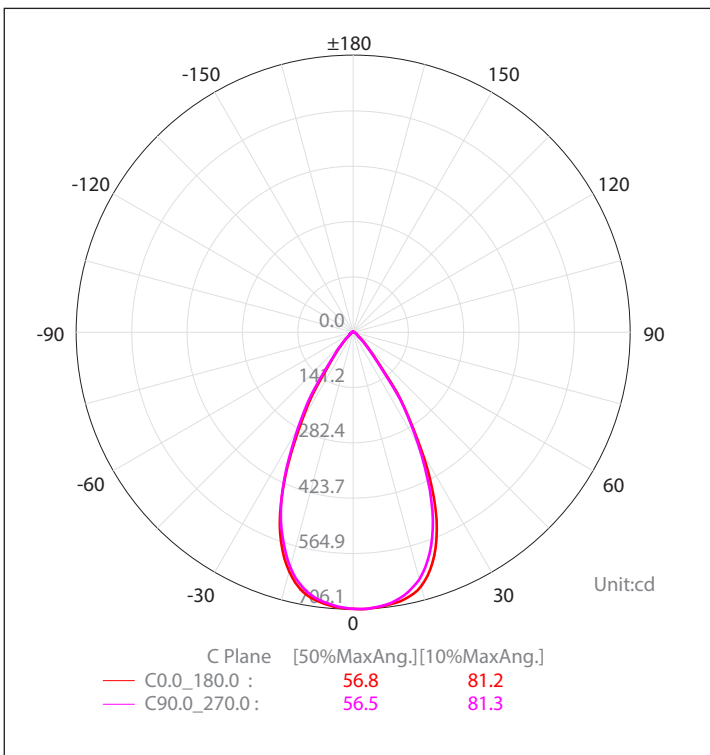

10W THREE CIRCUIT 5 COLOUR TRACK HEADS

THREE CIRCUIT TRACK LIGHT	
MATERIAL	ALUMINIUM
COLOUR / FINISH	MATT BLACK MATT WHITE
COLOUR TEMP	2700K 3000K 4000K 5000K 5700K
LUMEN OUTPUT	518LM 532LM 582LM 614LM 626LM
INPUT VOLTAGE	240V
BUILT IN LED	10W LED
DIMMING	TRIAC DIMMABLE
CRI	RA >90+
BEAM ANGLE	60°
IP RATING	IP20
WARRANTY	5 YEARS REPLACEMENT

ALUMINIUM BLACK		
HCP-1022102	2700K	518LM
	3000K	532LM
	4000K	582LM
	5000K	614LM
	5700K	626LM
ALUMINIUM WHITE		
HCP-1032102	2700K	518LM
	3000K	532LM
	4000K	582LM
	5000K	614LM
	5700K	626LM

HCP-105001-GR GOLD INSERT	HCP-105001-BR BLACK INSERT
HCP-105001-HC HONEYCOMB LENS	HCP-105001-15 REFLECTOR LENS