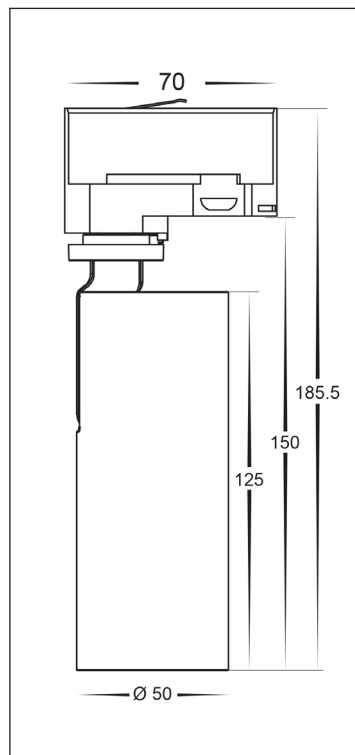

THREE CIRCUIT TRACK LIGHT	
MATERIAL	ALUMINIUM
COLOUR / FINISH	MATT BLACK | MATT WHITE
COLOUR TEMP	2700K | 3000K | 4000K | 5000K | 5700K
LUMEN OUTPUT	518LM | 532LM | 582LM | 614LM | 626LM
INPUT VOLTAGE	240V
BUILT IN LED	10W LED
DIMMING	TRIAC DIMMABLE
CRI	RA >90+
BEAM ANGLE	60°
IP RATING	IP20
WARRANTY	5 YEARS REPLACEMENT

ALUMINIUM BLACK		
HCP-1022102	2700K	518LM
	3000K	532LM
	4000K	582LM
	5000K	614LM
	5700K	626LM
ALUMINIUM WHITE		
HCP-1032102	2700K	518LM
	3000K	532LM
	4000K	582LM
	5000K	614LM
	5700K	626LM